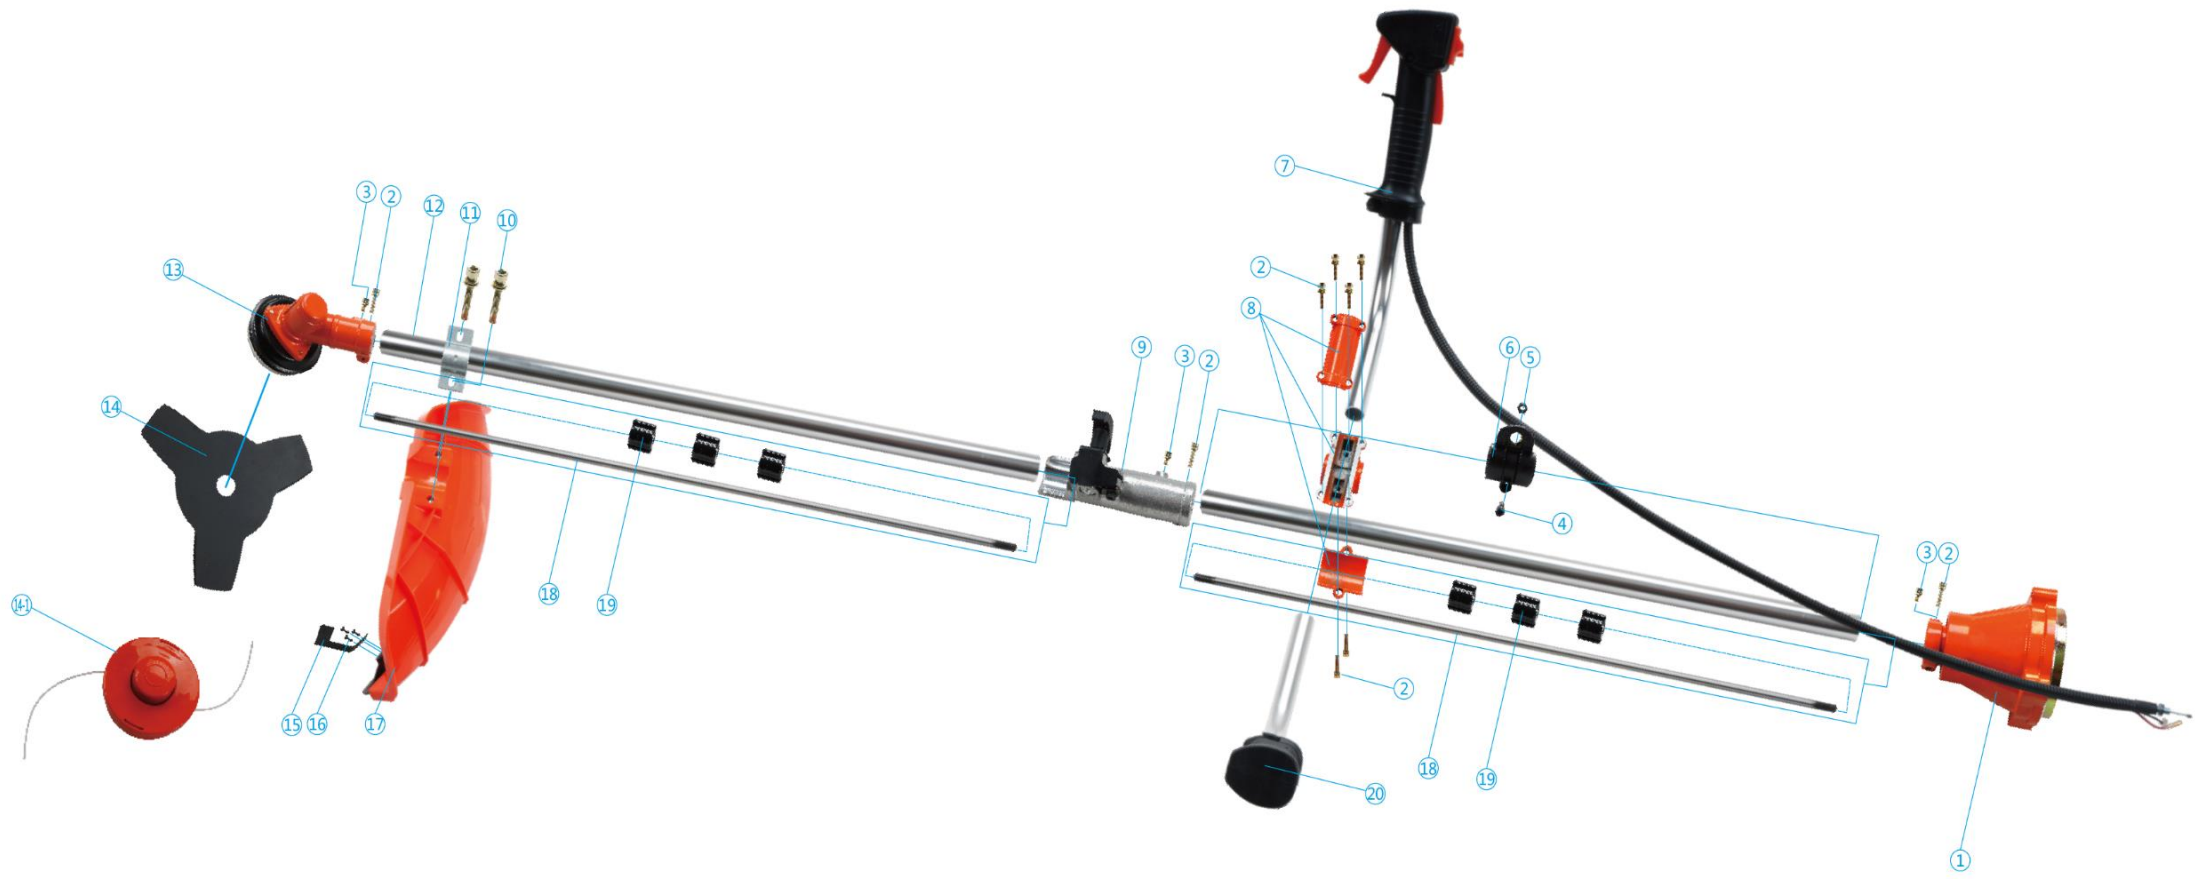

CUTTER GROUP EXPLODED VIEW

Pos.	Part number	Description
1	415SP0046	Housing
2	415SP0047	BOLT M5x25
3	415SP0048	BOLT M5x12
6	415SP0049	HANGER ASSY
7	415SP0050	LEFT HANDLE
8	415SP0051	BRACKET ASSY
10	415SP0052	BOLT M6x35
11	415SP0053	PLATE
12	415SP0054	ALUMINUM POLE
13	415SP0055	GEARBOX ASSY
14	BCSP0002	3-TEETH BLADE
14-1	BCSP0001	NYLON HEAD
15	415SP0056	BLADE
16	415SP0057	BOLT M4x10
17	415SP0058	DEBRIS GUARD
18	415SP0059	DRIVING SHAFT
19	415SP0060	SHAFT SLEEVE
20	415SP0061	RIGHT HANDLE