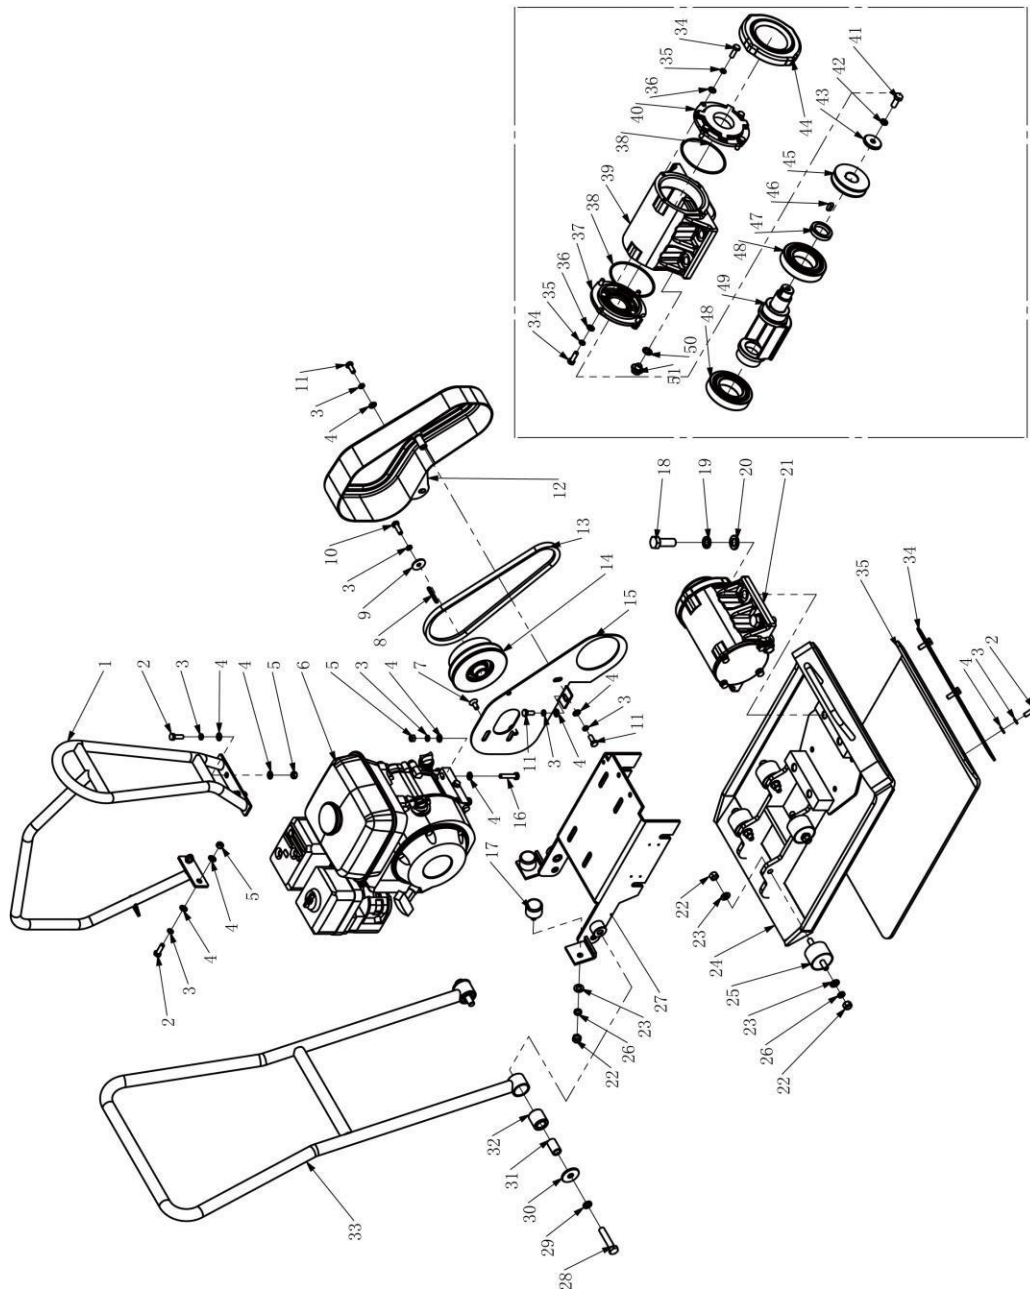

Spare parts list BTPC70H

MAIN

No.	Description	Drawing No.	Qty
1	Frame	2202-10000-1	1
2	Bolt M8	15080250	7
3	Washer M8	12080000	15
4	Washer M8	11080000	22
5	Lock Nut M8	13080001	8
6	Engine	25160005	1
7	Allen Screw	16082004Y	2
8	Key	20000000	1
9	Washer M8	11083003	1
10	Bolt 5/16	15080300Y	1
11	Bolt M8	15080200	3
12	Belt Cover	2202-05000-4	1
13	Belt	27AV13X904La	1
14	Clutch Assy.	2302-10100-1	1
15	Belt Cover Plate	2202-00009-2	1
16	Bolt M8	15080400	4
17	Shock Absorber	2202-00004-4	2
18	Bolt M16	15160450	4
19	Spring Washer M16	12160000	4
20	Washer M16	11160000	4
21	Viberating Case Assy.	2204-05000-1	1
22	Lock Nut M10	13100001	10
23	Washer M10	11100000	10
24	Viberating Plate	2206-01000-3	1
25	Shock Absorber	2202-00002-4	4
26	Spring Washer M10	12100000	6
27	Engine Base	2202-07000-3	1
28	Bolt M12	15120601	2
29	Spring Washer M12	12120000	2

Beton Trowel Bv

No.	Description	Drawing No.	Qty
30	Washer M12	11124003	2
31	Bushing	2202-00001-1	2
32	Rubber Bushing	2202-00003-4	2
33	Handle	2205-08000-3	1
34	Plate, Rubber Mat	2206-00001-2	1
35	Rubber Mat	2206-02001-1	1
36	Bolt M8	15080250	8
37	Washer M8	12080000	8
38	Washer M8	11080000	8
39	Left Cover	2202-20005-1	1
40	O-Ring	261053.1	2
41	Viberating Case	2202-20002-1	1
42	Right Cover	2202-20006-1	1
43	Bolt M10	15100250	1
44	Spring Washer M10	12100000	1
45	Washer M10	11104005	1
46	Dust Cover	2202-20004-4	1
47	Pulley	2202-20003-1	1
48	Key	20080719A	1
49	Oil Sealing	2535481002	1
50	Bearing	216211C3P6	2
51	Rotator	2204-05001-4	1