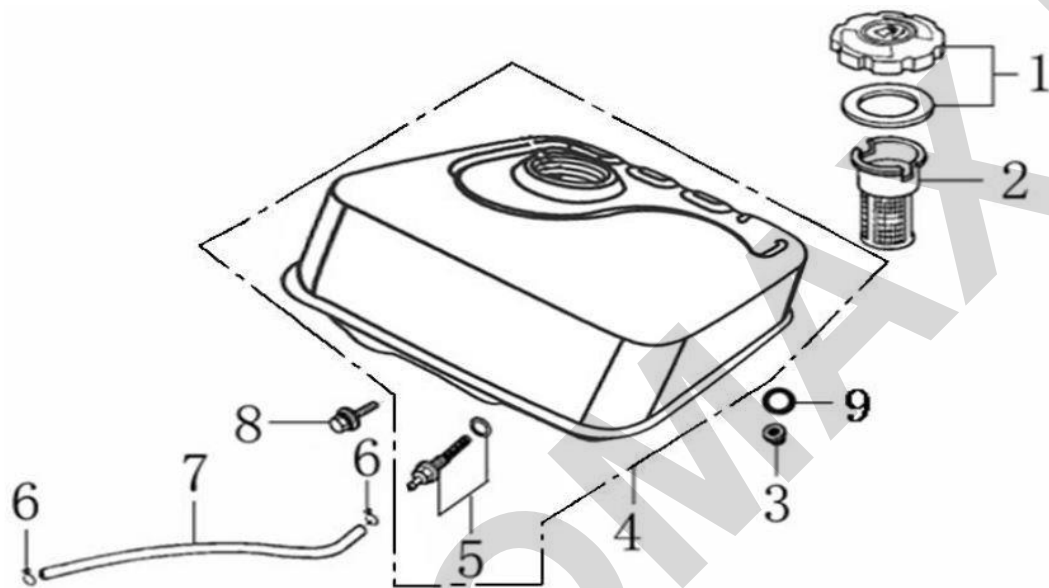

(Fuel tank)				
No.	Part No.	Description	(Reqd. QTY)	Rendelhető
			G420	
1	170870039-T040	CAP COMP ., FUEL FILLER(A)	1	Rendelhető
2	170720001-T040	FILTER , FUEL	1	
3	380370007-0004	NUT , FLANGE ,8MM	2	
4	170500513-T114	TANK COMP ., FUEL	1	Rendelhető
5	170660077-T040	JOINT COMP, FUEL TANK	1	
6	380950188-T040	CLIP , TUBE	2	
7	380750182-T110	TUBE,FUEL	1	
8	380140091-0005	BOLT , FLANGE ,M8×25	2	
9	380920086-T040	WASHER,RUBBER	2