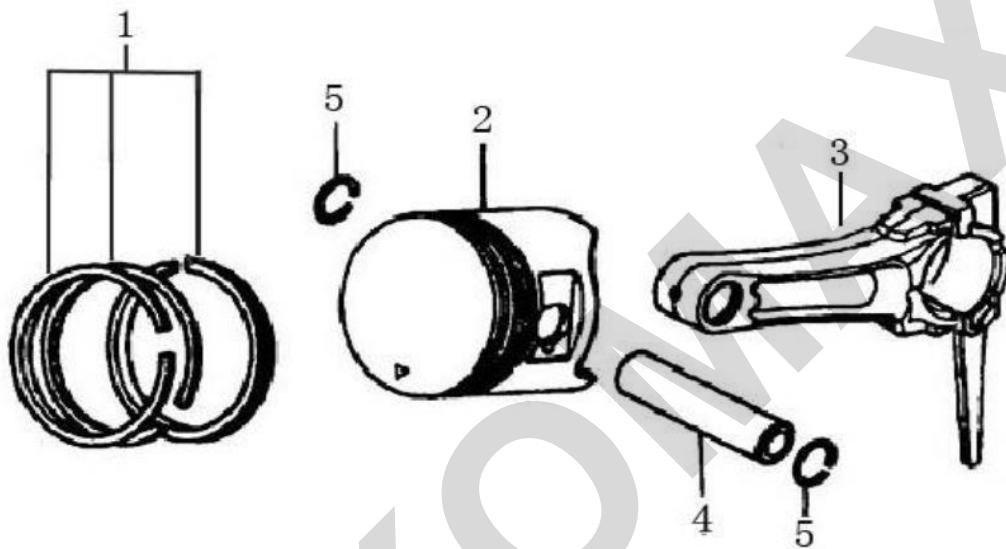

(Piston/connecting rod)				
No.	Part No.	Description	(Reqd. QTY)	PRICE €
			G420	
1	130070149-0001	RING SET,PISTON	1	Rendelhető
2	130030232-0001	PISTON	1	Rendelhető
3	130150043-0001	CONNECTING ROD ASSY	1	Rendelhető
4	130060034-T110	PISTON BOLT	1	
5	380560057-T110	CLIP,PISTON PIN	2