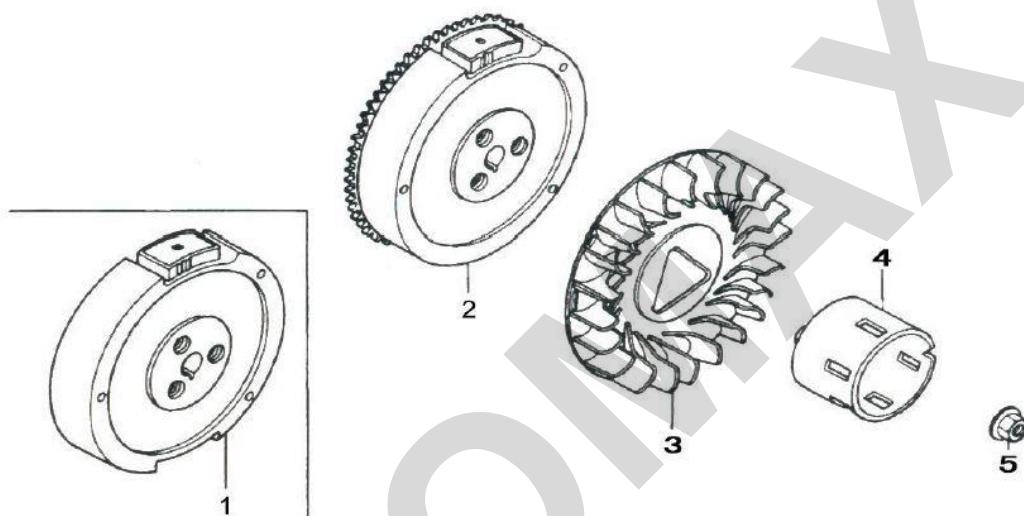

(Flywheel)				
No.	Part No.	Description	(Reqd. QTY)	Rendelhető
			G420	
1	270020084-T110	FLYWHEEL COMP	1	
2	270020073-T111	FLYWHEEL COMP.	1	
3	160180009-T110	FAN COOLING	1	
4	193590007-T110	PULLEY,STARTER	1	
5	380370050-T110	NUT SPECIAL,16MM	1