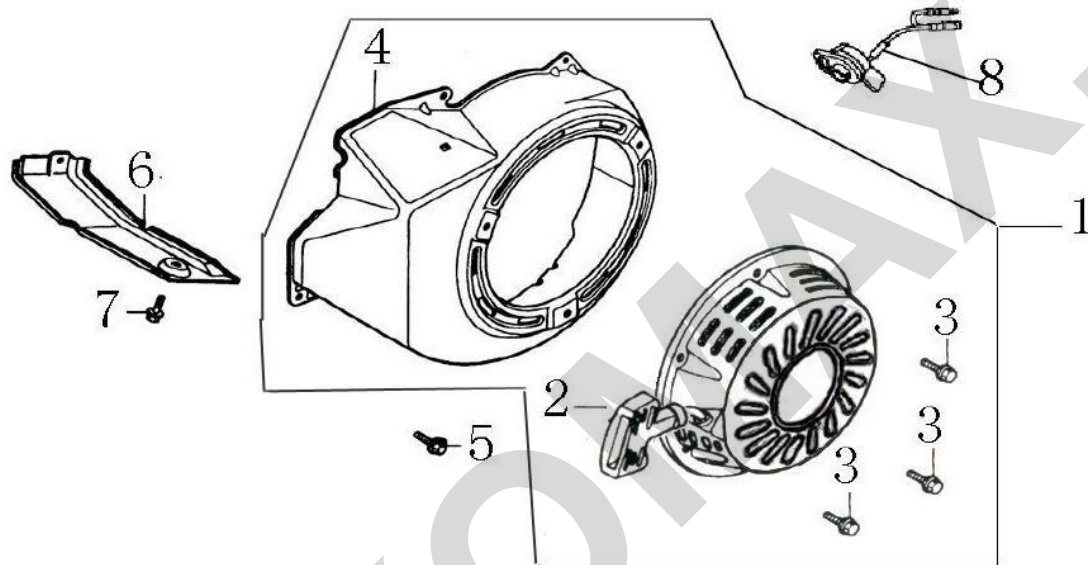

(Crankcase)				
No.	Part No.	Description	(Reqd. QTY)	Rendelhető
			G420	
1	110810028-T120	CRANKCASE	1	
2	281850152-T110	SWITCH ASSY., OIL LEVEL	1	
3	380650337-T110	OIL SEAL, $\phi 30 \times \phi 46 \times 8$	1	
4	281890001-T040	ALERT UNIT, OIL	1	
5	380140215-0003	BOLT, FLANGE, 6 $\times$ 14	2	
6	380630099-0001	BEARING, RADIAL BALL	1	
7	380450522-T110	WASHER, 8 $\times$ 16 $\times$ 1.2	1	
8	381350004-T040	PIN, LOCK, 10MM	1	
9	171630003-T110	SHAFT, GOVERNOR ARM	1	
10	380650339-T110	OIL SEAL, $\phi 8 \times \phi 14 \times 4$	1	
11	380450516-T110	WASHER, DRAIN PLUG	2	
12	110260024-T110	BOLT, DRAIN PLUG	2	
13	380140001-0006	BOLT, FLANGE, 6 $\times$ 12	1	

(Crankshaft)				
No.	Part No.	Description	(Reqd. QTY)	Rendelhető
			G420	
1	130290112-T190	CRANKSHAFT ASSY	1	
2	380620050-0001	KEY,SPECIAL WOODRUFF	1	
3	130450016-T190	WEIGHT,BALANCER	1	

(Piston/connecting rod)				
No.	Part No.	Description	(Reqd. QTY)	PRICE €
			G420	
1	130070149-0001	RING SET,PISTON	1	Rendelhető
2	130030232-0001	PISTON	1	Rendelhető
3	130150043-0001	CONNECTING ROD ASSY	1	Rendelhető
4	130060034-T110	PISTON BOLT	1	
5	380560057-T110	CLIP,PISTON PIN	2	

(Camshaft)				
No.	Part No.	Description	(Reqd. QTY)	Rendelhető
			G420	
1	140450023-T110	ROCKER ARM ASSY.	2	
2	140710002-T110	PLATE , PUSH ROD GUIDE	1	
3	140670006-T110	PUSH ROD	1	
4	140690004-T110	LIFTER , VALVE	2	
5	140320002-T110	ROTATOR, VALVE	2	
6	140390015-T11D	LOCKER, VALVE	4	
7	140380021-T11D	RETAINER, VALVE SPRING	2	
8	140340025-T11D	SPRING, VALVE	2	
9	140360010-T110	SEAT, VALVE SPRING	1	
10	140400012-T110	SEAL, VALVE STEM	1	
11	500550030-0001	VALVE ASSY.	1	Rendelhető
12	140020109-0001	CAMSHAFT ASSY	1	Rendelhető