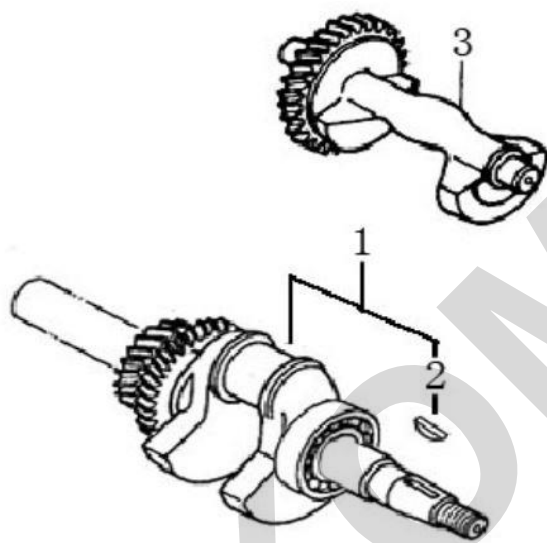

(Crankshaft)				
No.	Part No.	Description	(Reqd. QTY)	Rendelhető
			G420	
1	130290112-T190	CRANKSHAFT ASSY	1	
2	380620050-0001	KEY,SPECIAL WOODRUFF	1	
3	130450016-T190	WEIGHT,BALANCER	1