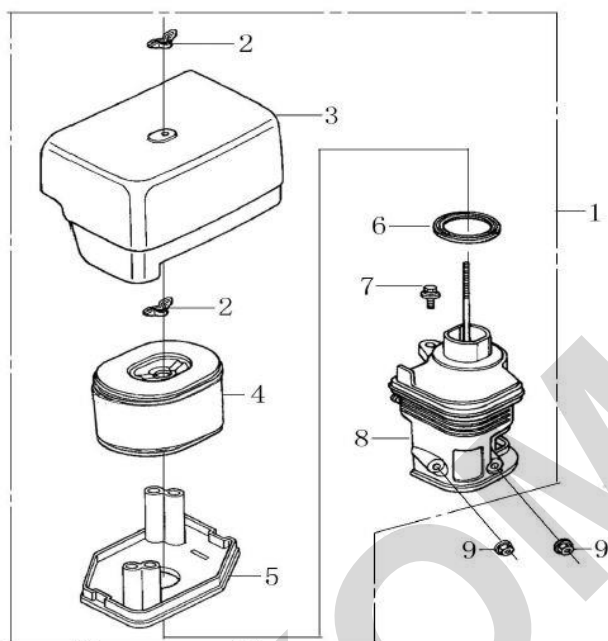

(Air cleaner)				
No.	Part No.	Description	(Reqd. QTY)	Rendelhető
			G420	
1	180020315-T114	AIR CLEANER ASSY	1	Rendelhető
2	380440002-0001	NUT ,BUTTERFLY,M6	2	
3	180070091-T114	COVER , AIR CLEANER	1	
4	180100038-0001	ELEMENT ASSY. , AIR CLEANER	1	Rendelhető
5	180330020-T110	NOSE , SILENCER	1	
6	380840433-T110	PACKING , ELBOW	1	
7	380140086-0002	BOLT,FLANGE,M6X22	1	
8	180280003-T110	ELBOW COMP., AIR CLEANER	1	
9	380370048-0001	NUT ,FLANGE, M6	2