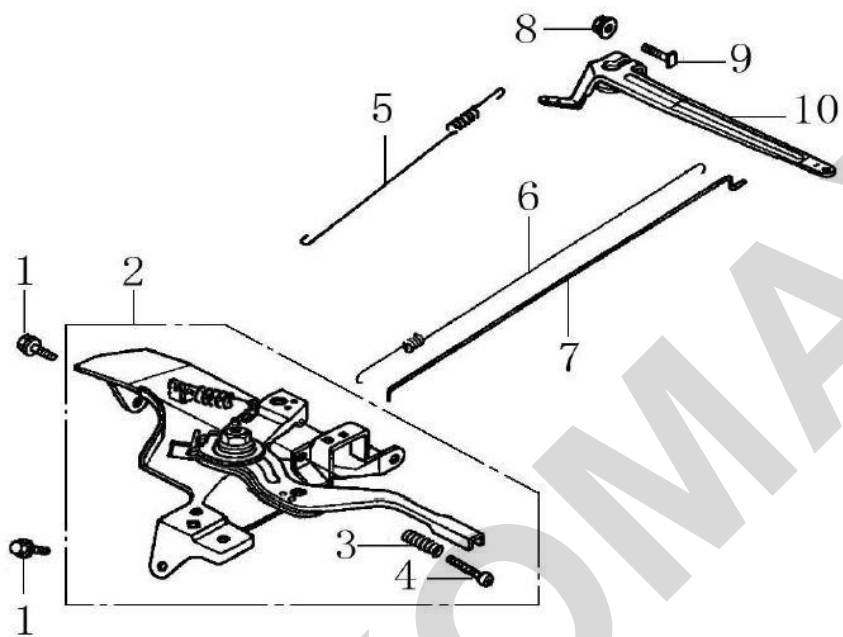

(Control)				
No.	Part No.	Description	(Reqd. QTY)	Rendelhető
			G420	
1	171680013-T110	CONTROL ASSY.	1	
2	380140001-0006	BOLT, FLANGE,M6X12	2	
3	171660002-T110	SPRING,CONTROL ADJUSTING	1	
4	380200017-0005	SCREW , M5×35	1	
5	171600001-T110	SPRING , CABLE RETURN	1	
6	171610001-T110	SPRING, THROTTLE RETURN	1	
7	171590005-T110	ROD, GOVERNOR	1	
8	380370066-0001	NUT, FLANGE M6	1	
9	380250002-T040	BOLT, QUADRATE HEAD	1	
10	171620003-T110	ARM, GOVERNOR	1