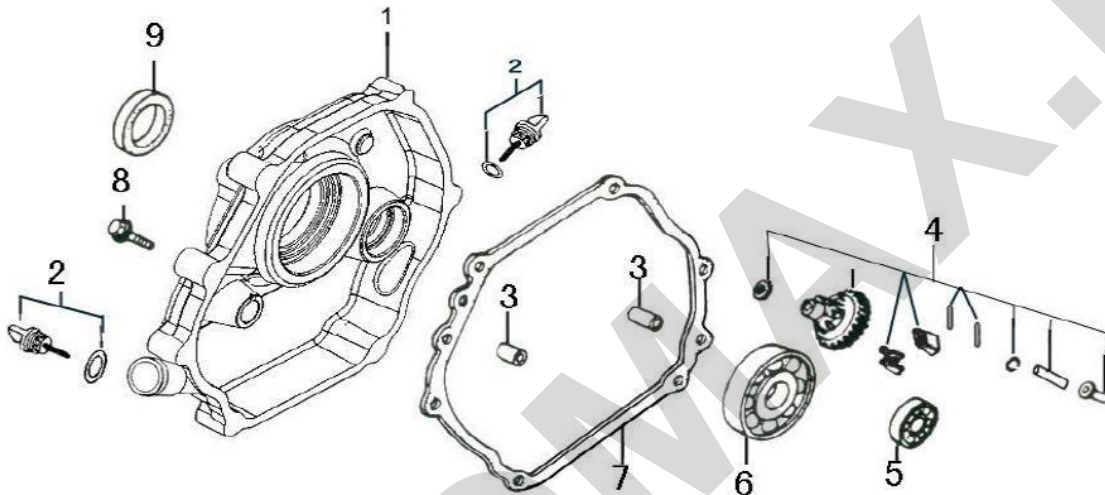

### (Cylinder head)

No.	Part No.	Description	(Reqd. QTY)	Rendelhető
			G420	
1	120080338-T190	CYLINDER HEAD COMP	1	Rendelhető
2	120420011-T110	BOLT COMP,HEAD COVER	1	
3	120220009-T110	COVER COMP. HEAD	1	
4	380840425-T110	PACKING, HEAD COVER	1	Rendelhető
5	380140337-T110	BOLT, FLANGE, 10×80	4	
6	380740454-T110	TUBE, BREATHER	1	
7	380180099-T110	BOLT, STUD, EXHAUST	2	
8	270960014-0001	SPARK PLUG (F7TC)	1	Rendelhető
9	120150137-0001	GASKET, CYLINDER	1	Rendelhető
10	380600116-T110	DOWEL PIN $\phi$ 12×20	2	
11	380180091-T110	BOLT ,STUD ,IN	2	

(Crankcase)				
No.	Part No.	Description	(Reqd. QTY)	Rendelhető
			G420	
1	110810028-T120	CRANKCASE	1	
2	281850152-T110	SWITCH ASSY., OIL LEVEL	1	
3	380650337-T110	OIL SEAL, $\phi 30 \times \phi 46 \times 8$	1	
4	281890001-T040	ALERT UNIT, OIL	1	
5	380140215-0003	BOLT, FLANGE, 6 $\times$ 14	2	
6	380630099-0001	BEARING, RADIAL BALL	1	
7	380450522-T110	WASHER, 8 $\times$ 16 $\times$ 1.2	1	
8	381350004-T040	PIN, LOCK, 10MM	1	
9	171630003-T110	SHAFT, GOVERNOR ARM	1	
10	380650339-T110	OIL SEAL, $\phi 8 \times \phi 14 \times 4$	1	
11	380450516-T110	WASHER, DRAIN PLUG	2	
12	110260024-T110	BOLT, DRAIN PLUG	2	
13	380140001-0006	BOLT, FLANGE, 6 $\times$ 12	1	

(Camshaft)				
No.	Part No.	Description	(Reqd. QTY)	Rendelhető
			G420	
1	140450023-T110	ROCKER ARM ASSY.	2	
2	140710002-T110	PLATE , PUSH ROD GUIDE	1	
3	140670006-T110	PUSH ROD	1	
4	140690004-T110	LIFTER , VALVE	2	
5	140320002-T110	ROTATOR, VALVE	2	
6	140390015-T11D	LOCKER, VALVE	4	
7	140380021-T11D	RETAINER, VALVE SPRING	2	
8	140340025-T11D	SPRING, VALVE	2	
9	140360010-T110	SEAT, VALVE SPRING	1	
10	140400012-T110	SEAL, VALVE STEM	1	
11	500550030-0001	VALVE ASSY.	1	Rendelhető
12	140020109-0001	CAMSHAFT ASSY	1	Rendelhető