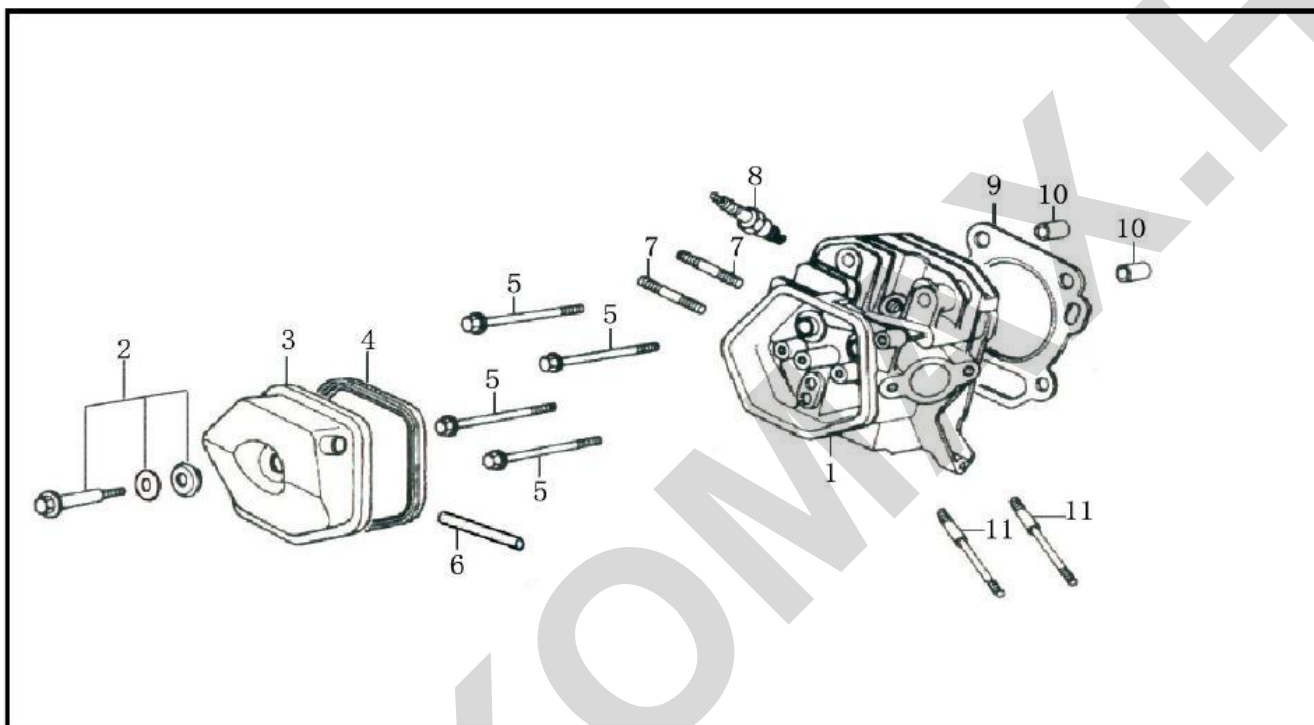

### (Cylinder head)

No.	Part No.	Description	(Reqd. QTY)	Rendelhető
			G420	
1	120080338-T190	CYLINDER HEAD COMP	1	Rendelhető
2	120420011-T110	BOLT COMP,HEAD COVER	1	
3	120220009-T110	COVER COMP. HEAD	1	
4	380840425-T110	PACKING, HEAD COVER	1	Rendelhető
5	380140337-T110	BOLT, FLANGE, 10×80	4	
6	380740454-T110	TUBE, BREATHER	1	
7	380180099-T110	BOLT, STUD, EXHAUST	2	
8	270960014-0001	SPARK PLUG (F7TC)	1	Rendelhető
9	120150137-0001	GASKET, CYLINDER	1	Rendelhető
10	380600116-T110	DOWEL PIN $\phi$ 12×20	2	
11	380180091-T110	BOLT ,STUD ,IN	2	

(Crankcase)				
No.	Part No.	Description	(Reqd. QTY)	Rendelhető
			G420	
1	110810028-T120	CRANKCASE	1	
2	281850152-T110	SWITCH ASSY., OIL LEVEL	1	
3	380650337-T110	OIL SEAL, $\phi 30 \times \phi 46 \times 8$	1	
4	281890001-T040	ALERT UNIT, OIL	1	
5	380140215-0003	BOLT, FLANGE, 6 $\times$ 14	2	
6	380630099-0001	BEARING, RADIAL BALL	1	
7	380450522-T110	WASHER, 8 $\times$ 16 $\times$ 1.2	1	
8	381350004-T040	PIN, LOCK, 10MM	1	
9	171630003-T110	SHAFT, GOVERNOR ARM	1	
10	380650339-T110	OIL SEAL, $\phi 8 \times \phi 14 \times 4$	1	
11	380450516-T110	WASHER, DRAIN PLUG	2	
12	110260024-T110	BOLT, DRAIN PLUG	2	
13	380140001-0006	BOLT, FLANGE, 6 $\times$ 12	1	

(Crankshaft)				
No.	Part No.	Description	(Reqd. QTY)	Rendelhető
			G420	
1	130290112-T190	CRANKSHAFT ASSY	1	
2	380620050-0001	KEY,SPECIAL WOODRUFF	1	
3	130450016-T190	WEIGHT,BALANCER	1	

(Piston/connecting rod)				
No.	Part No.	Description	(Reqd. QTY)	PRICE €
			G420	
1	130070149-0001	RING SET,PISTON	1	Rendelhető
2	130030232-0001	PISTON	1	Rendelhető
3	130150043-0001	CONNECTING ROD ASSY	1	Rendelhető
4	130060034-T110	PISTON BOLT	1	
5	380560057-T110	CLIP,PISTON PIN	2	