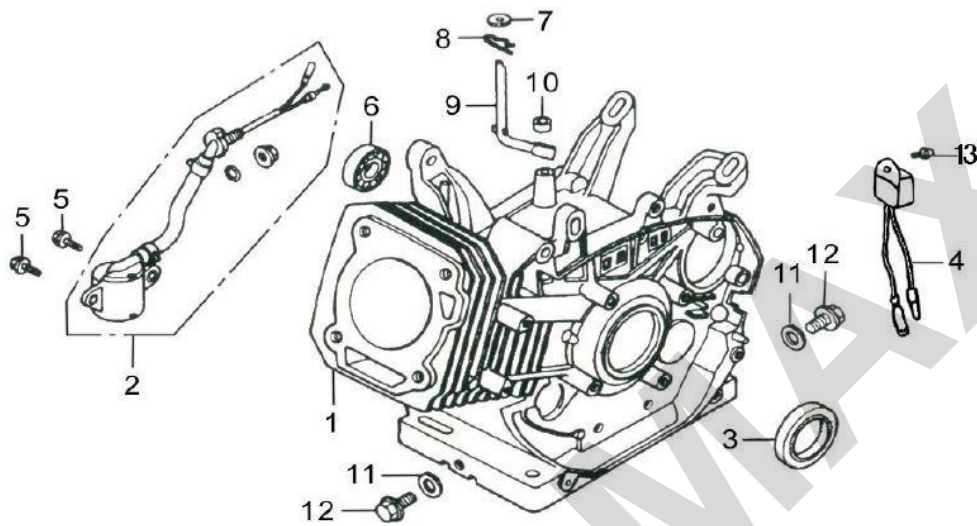

### (Cylinder head)

No.	Part No.	Description	(Reqd. QTY)	Rendelhető
			G420	
1	120080338-T190	CYLINDER HEAD COMP	1	Rendelhető
2	120420011-T110	BOLT COMP,HEAD COVER	1	
3	120220009-T110	COVER COMP. HEAD	1	
4	380840425-T110	PACKING, HEAD COVER	1	Rendelhető
5	380140337-T110	BOLT, FLANGE, 10×80	4	
6	380740454-T110	TUBE, BREATHER	1	
7	380180099-T110	BOLT, STUD, EXHAUST	2	
8	270960014-0001	SPARK PLUG (F7TC)	1	Rendelhető
9	120150137-0001	GASKET, CYLINDER	1	Rendelhető
10	380600116-T110	DOWEL PIN $\phi$ 12×20	2	
11	380180091-T110	BOLT ,STUD ,IN	2	

(Crankcase)				
No.	Part No.	Description	(Reqd. QTY)	Rendelhető
			G420	
1	110810028-T120	CRANKCASE	1	
2	281850152-T110	SWITCH ASSY., OIL LEVEL	1	
3	380650337-T110	OIL SEAL, $\phi 30 \times \phi 46 \times 8$	1	
4	281890001-T040	ALERT UNIT, OIL	1	
5	380140215-0003	BOLT, FLANGE, 6 $\times$ 14	2	
6	380630099-0001	BEARING, RADIAL BALL	1	
7	380450522-T110	WASHER, 8 $\times$ 16 $\times$ 1.2	1	
8	381350004-T040	PIN, LOCK, 10MM	1	
9	171630003-T110	SHAFT, GOVERNOR ARM	1	
10	380650339-T110	OIL SEAL, $\phi 8 \times \phi 14 \times 4$	1	
11	380450516-T110	WASHER, DRAIN PLUG	2	
12	110260024-T110	BOLT, DRAIN PLUG	2	
13	380140001-0006	BOLT, FLANGE, 6 $\times$ 12	1	

(Camshaft)				
No.	Part No.	Description	(Reqd. QTY)	Rendelhető
			G420	
1	140450023-T110	ROCKER ARM ASSY.	2	
2	140710002-T110	PLATE , PUSH ROD GUIDE	1	
3	140670006-T110	PUSH ROD	1	
4	140690004-T110	LIFTER , VALVE	2	
5	140320002-T110	ROTATOR, VALVE	2	
6	140390015-T11D	LOCKER, VALVE	4	
7	140380021-T11D	RETAINER, VALVE SPRING	2	
8	140340025-T11D	SPRING, VALVE	2	
9	140360010-T110	SEAT, VALVE SPRING	1	
10	140400012-T110	SEAL, VALVE STEM	1	
11	500550030-0001	VALVE ASSY.	1	Rendelhető
12	140020109-0001	CAMSHAFT ASSY	1	Rendelhető