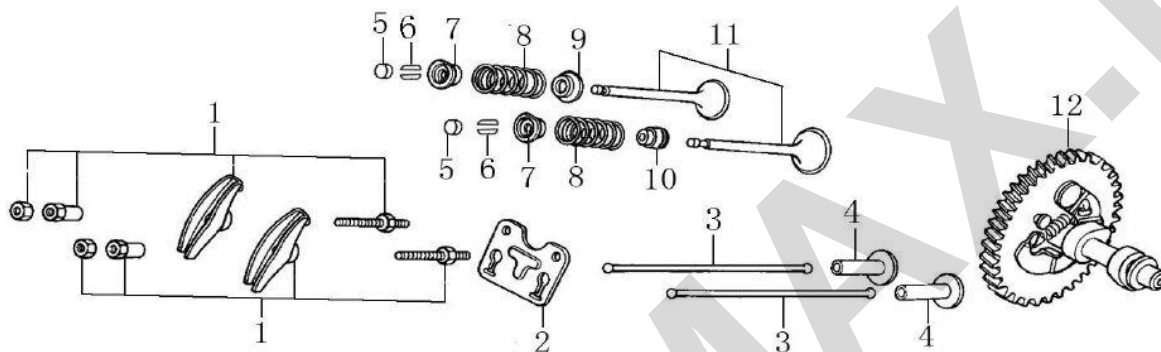

(Crankcase)				
No.	Part No.	Description	(Reqd. QTY)	Rendelhető
			G420	
1	110810028-T120	CRANKCASE	1	
2	281850152-T110	SWITCH ASSY., OIL LEVEL	1	
3	380650337-T110	OIL SEAL, $\phi 30 \times \phi 46 \times 8$	1	
4	281890001-T040	ALERT UNIT, OIL	1	
5	380140215-0003	BOLT, FLANGE, 6 $\times$ 14	2	
6	380630099-0001	BEARING, RADIAL BALL	1	
7	380450522-T110	WASHER, 8 $\times$ 16 $\times$ 1.2	1	
8	381350004-T040	PIN, LOCK, 10MM	1	
9	171630003-T110	SHAFT, GOVERNOR ARM	1	
10	380650339-T110	OIL SEAL, $\phi 8 \times \phi 14 \times 4$	1	
11	380450516-T110	WASHER, DRAIN PLUG	2	
12	110260024-T110	BOLT, DRAIN PLUG	2	
13	380140001-0006	BOLT, FLANGE, 6 $\times$ 12	1	

(Crankshaft)				
No.	Part No.	Description	(Reqd. QTY)	Rendelhető
			G420	
1	130290112-T190	CRANKSHAFT ASSY	1	
2	380620050-0001	KEY,SPECIAL WOODRUFF	1	
3	130450016-T190	WEIGHT,BALANCER	1	

(Piston/connecting rod)				
No.	Part No.	Description	(Reqd. QTY)	PRICE €
			G420	
1	130070149-0001	RING SET,PISTON	1	Rendelhető
2	130030232-0001	PISTON	1	Rendelhető
3	130150043-0001	CONNECTING ROD ASSY	1	Rendelhető
4	130060034-T110	PISTON BOLT	1	
5	380560057-T110	CLIP,PISTON PIN	2	

(Camshaft)				
No.	Part No.	Description	(Reqd. QTY)	Rendelhető
			G420	
1	140450023-T110	ROCKER ARM ASSY.	2	
2	140710002-T110	PLATE , PUSH ROD GUIDE	1	
3	140670006-T110	PUSH ROD	1	
4	140690004-T110	LIFTER , VALVE	2	
5	140320002-T110	ROTATOR, VALVE	2	
6	140390015-T11D	LOCKER, VALVE	4	
7	140380021-T11D	RETAINER, VALVE SPRING	2	
8	140340025-T11D	SPRING, VALVE	2	
9	140360010-T110	SEAT, VALVE SPRING	1	
10	140400012-T110	SEAL, VALVE STEM	1	
11	500550030-0001	VALVE ASSY.	1	Rendelhető
12	140020109-0001	CAMSHAFT ASSY	1	Rendelhető