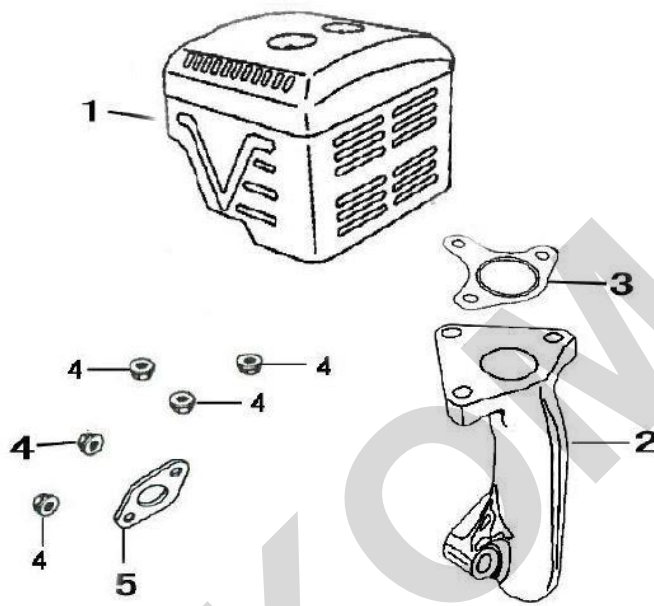

(Muffler)				
No.	Part No.	Description	(Reqd. QTY)	Rendelhető
			G420	
1	180570770-T114	MUFFLER ASSY.	1	
2	180590092-T110	PIPE COMP.,EX	1	
3	180660033-T11D	GASKET,EX.PIPE	1	
4	380340005-0005	NUT , HEX ., M8	5	
5	180650090-T110	GASKET , MUFFLER	1