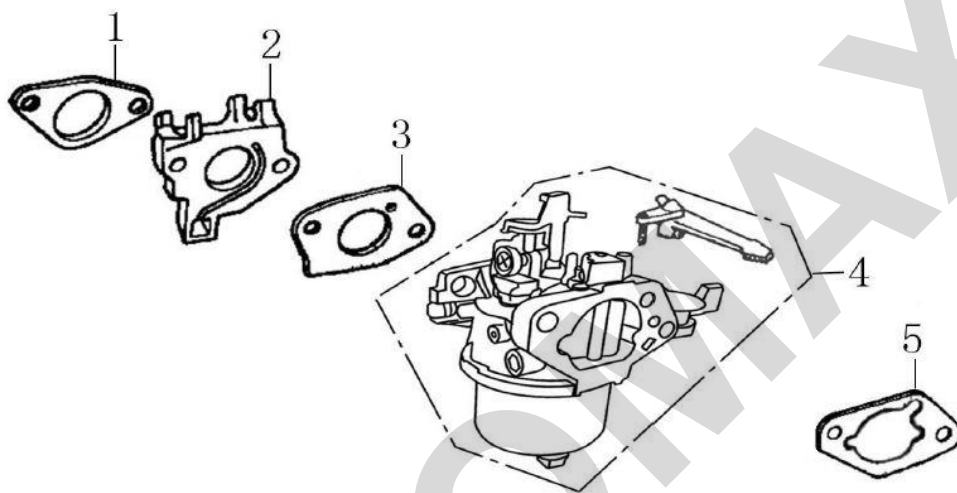

(Carburetor)				
No.	Part No.	Description	(Reqd. QTY)	Rendelhető
			G420	
1	170430062-T11D	PACKING,INSULATOR	1	
2	170440041-T110	INSULATOR,CARBURETOR	1	
3	170430050-T11D	PACKING,CARBURETOR	1	
4	170022170-0001	CARBURETOR	1	Rendelhető
5	170430070-T11D	PACKING., AIR CLEANER	1