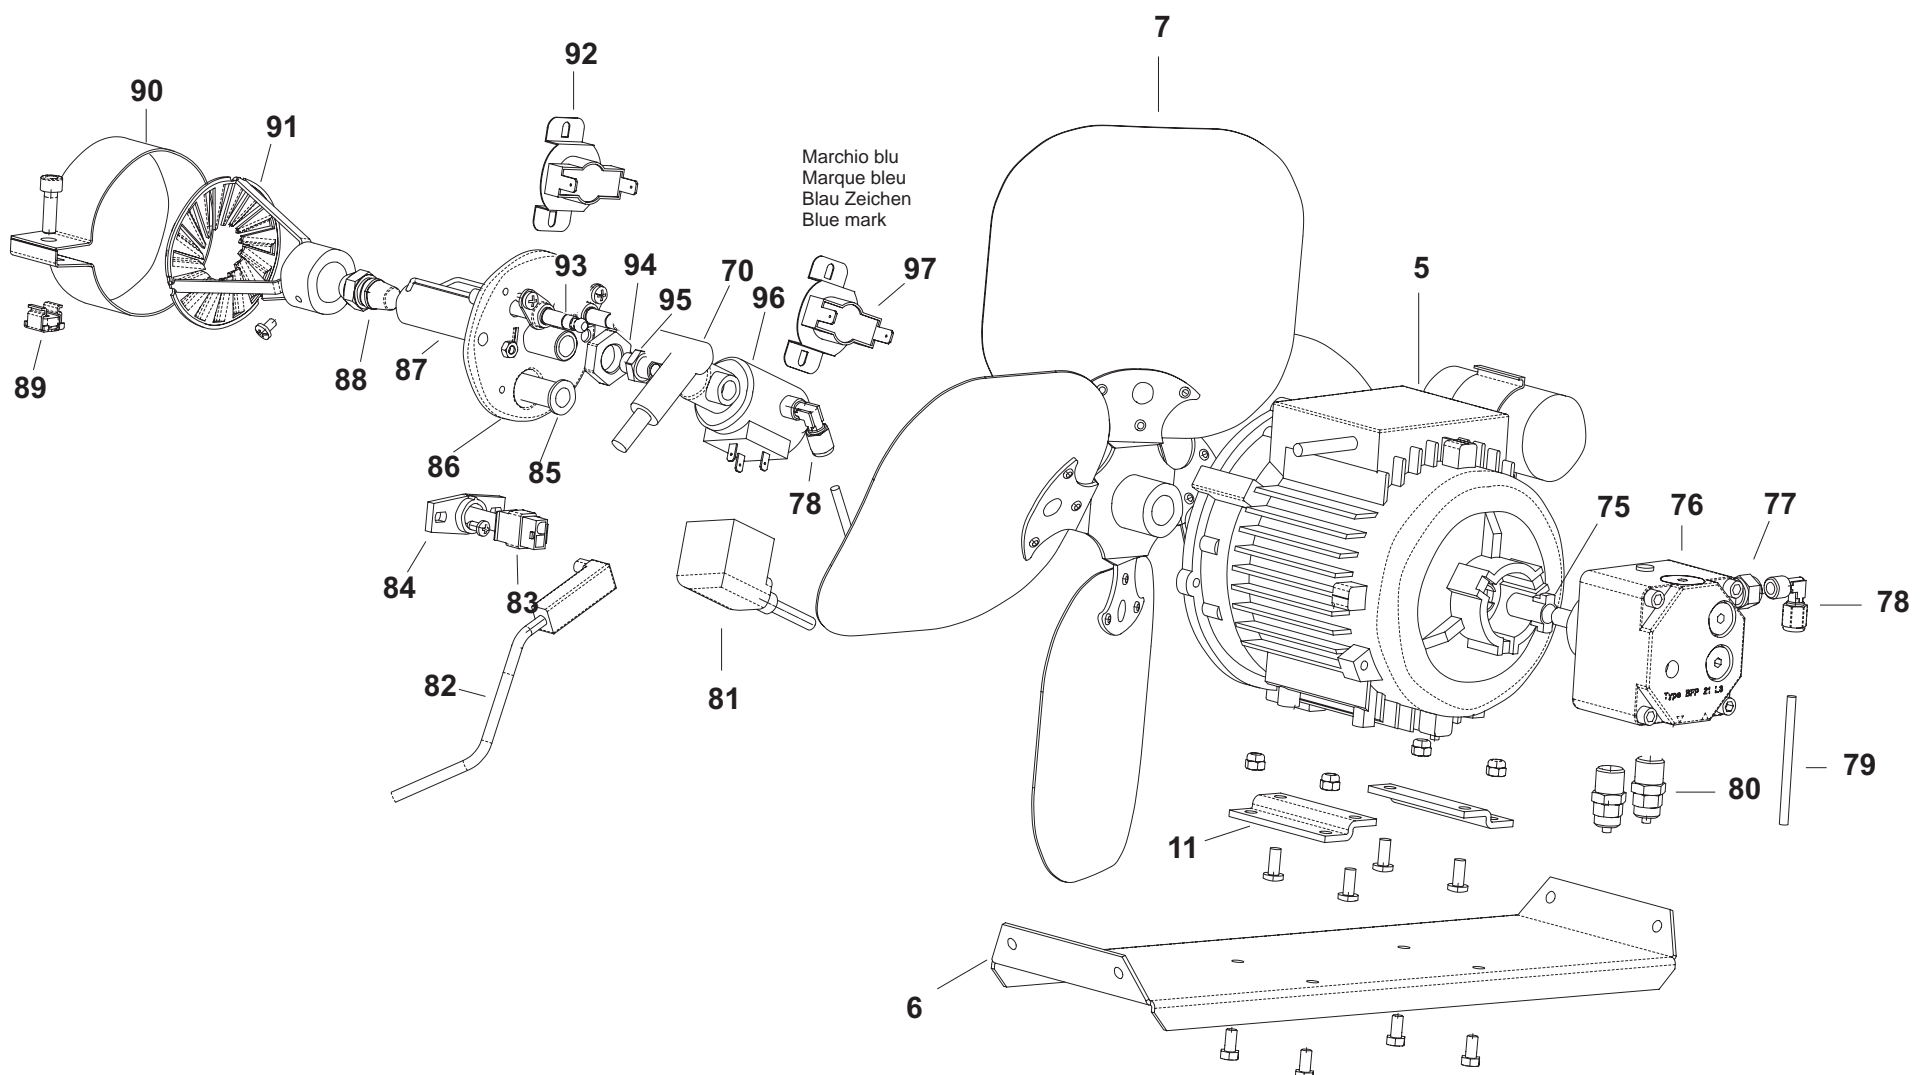

Key No.	Part number	Description
1	S/R	Upper body
2	S/R	Upper body mobile
3	4111.241	Elastic plate
4	4032.557	Inlet grille
5	4032.702	Motor 2P 450W
6	S/R	Motor flange support
7	4111.689	Fan
8	4032.554	Air flap
9	4111.056	Protection cable
10	S/R	Power cord hook
11	4032.519	Motor flange
12	4160.646	Protection cable
13	4032.475	Fuel level probe
14	4032.537	Tank plug seal
15	4032.568	Handle Frame
16	4032.564	Foot Frame
17	4100.632	Drain plug
18	4111.057	Plug
19	4032.543	Fuel tank
20	4032.094	Wheel Ø 250
21	4111.072	Wheel holder Ø 20
22	4111.480	Wheel plug
23	4032.566	Axle
24	S/R	Electr. componets drawer panel
25	S/R	Base
26	S/R	Side Panel
27	S/R	Lower body
28	4111.653	Combustion chamber
29	4032.544	Outlet cone
32	4032.488	Conn. straight M10
33	4032.092	Pipe connection M10
35	4032.434	Oil pipe 6mm tank-filter
36	4031.803	Connection 90° 3/8"
37	4111.045	Filter with cartidge 3/8"
38	4111.116	OR KIT filter
39	4031.015	Filter cartridge
40	4032.437	Filter support
41	4031.802	Double screw
42	4031.800	Conn. straight 3/8" Mx5
43	4111.273	Connection 90° 1/8"
44	4032.435	Oil pipe 6mm filter-pump
50	S/R	Electr. components drawer
51	4117.058	Pilot lamp 230V