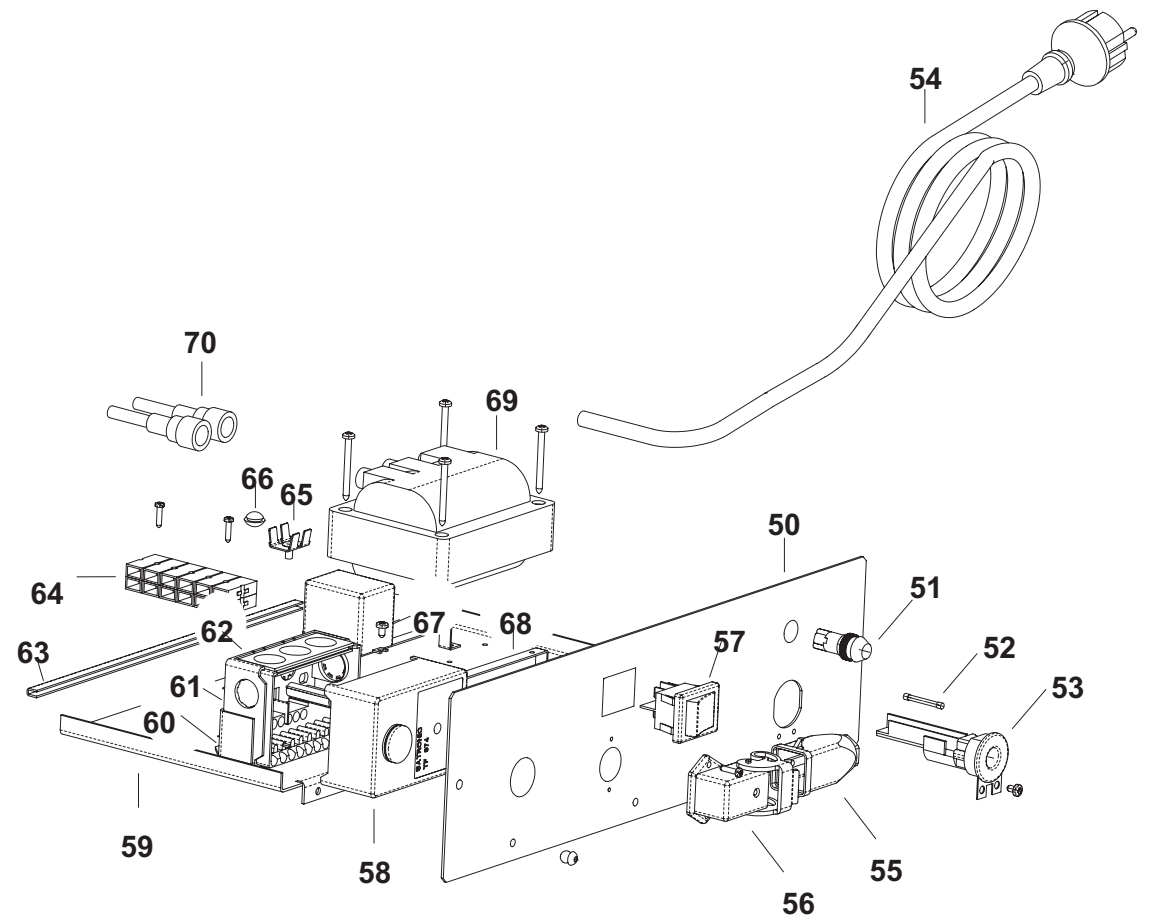

Key No.	Part number	Description
1	S/R	Upper body
2	S/R	Upper body mobile
3	4111.241	Elastic plate
4	4032.557	Inlet grille
5	4032.702	Motor 2P 450W
6	S/R	Motor flange support
7	4111.689	Fan
8	4032.554	Air flap
9	4111.056	Protection cable
10	S/R	Power cord hook
11	4032.519	Motor flange
12	4160.646	Protection cable
13	4032.475	Fuel level probe
14	4032.537	Tank plug seal
15	4032.568	Handle Frame
16	4032.564	Foot Frame
17	4100.632	Drain plug
18	4111.057	Plug
19	4032.543	Fuel tank
20	4032.094	Wheel Ø 250
21	4111.072	Wheel holder Ø 20
22	4111.480	Wheel plug
23	4032.566	Axle
24	S/R	Electr. componets drawer panel
25	S/R	Base
26	S/R	Side Panel
27	S/R	Lower body
28	4111.653	Combustion chamber
29	4032.544	Outlet cone
32	4032.488	Conn. straight M10
33	4032.092	Pipe connection M10
35	4032.434	Oil pipe 6mm tank-filter
36	4031.803	Connection 90° 3/8"
37	4111.045	Filter with cartidge 3/8"
38	4111.116	OR KIT filter
39	4031.015	Filter cartridge
40	4032.437	Filter support
41	4031.802	Double screw
42	4031.800	Conn. straight 3/8" Mx5
43	4111.273	Connection 90° 1/8"
44	4032.435	Oil pipe 6mm filter-pump
50	S/R	Electr. components drawer
51	4117.058	Pilot lamp 230V