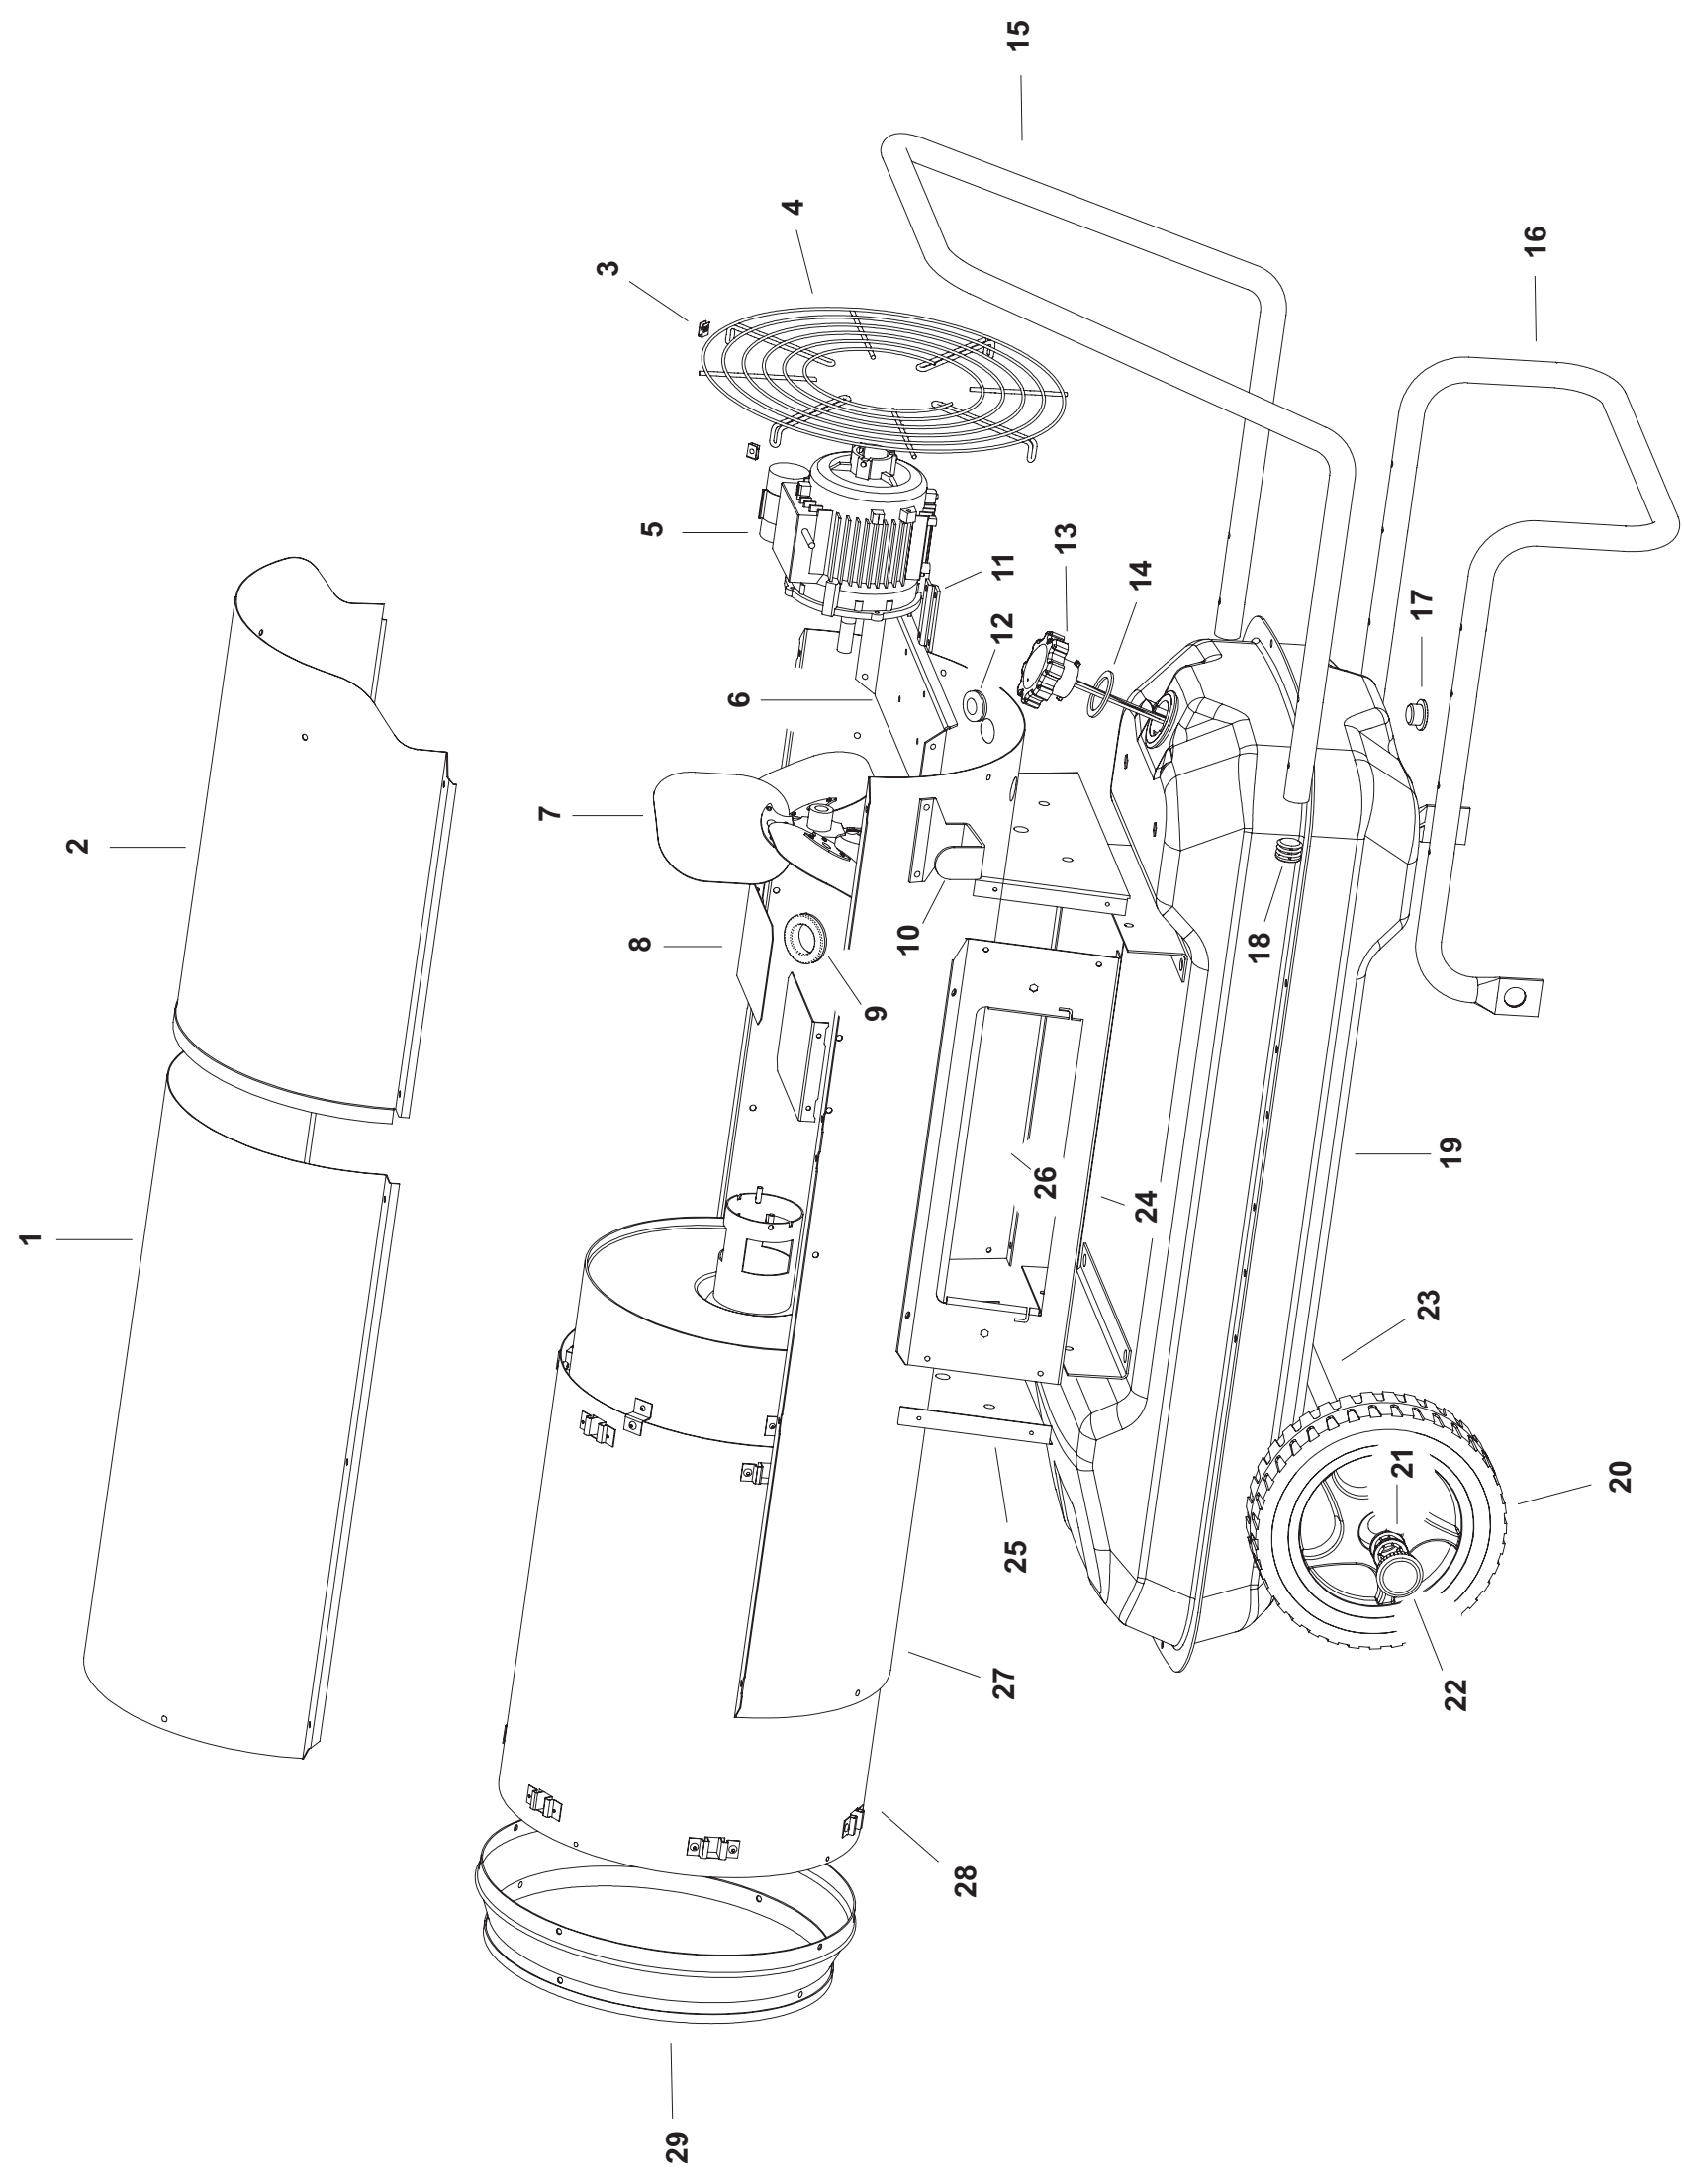

B230 E MASTER

UNIT 1

ILLUSTRATED PARTS BREAKDOWN

Edizione 2006
Rev. 0