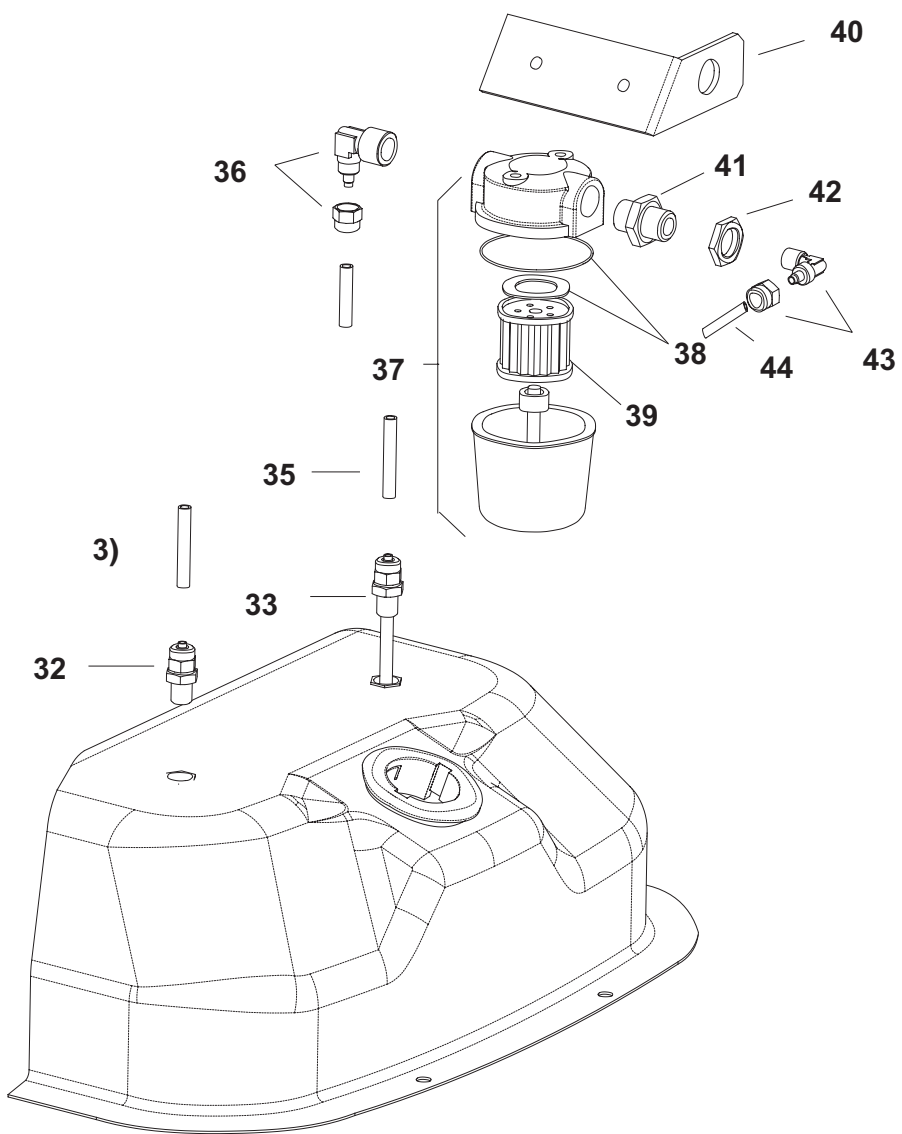

Key No.	Part number	Description
1	S/R	Upper body
2	S/R	Upper body mobile
3	4111.241	Elastic plate
4	4032.557	Inlet grille
5	4032.702	Motor 2P 450W
6	S/R	Motor flange support
7	4111.689	Fan
8	4032.554	Air flap
9	4111.056	Protection cable
10	S/R	Power cord hook
11	4032.519	Motor flange
12	4160.646	Protection cable
13	4032.475	Fuel level probe
14	4032.537	Tank plug seal
15	4032.568	Handle Frame
16	4032.564	Foot Frame
17	4100.632	Drain plug
18	4111.057	Plug
19	4032.543	Fuel tank
20	4032.094	Wheel Ø 250
21	4111.072	Wheel holder Ø 20
22	4111.480	Wheel plug
23	4032.566	Axle
24	S/R	Electr. componets drawer panel
25	S/R	Base
26	S/R	Side Panel
27	S/R	Lower body
28	4111.653	Combustion chamber
29	4032.544	Outlet cone
32	4032.488	Conn. straight M10
33	4032.092	Pipe connection M10
35	4032.434	Oil pipe 6mm tank-filter
36	4031.803	Connection 90° 3/8"
37	4111.045	Filter with cartidge 3/8"
38	4111.116	OR KIT filter
39	4031.015	Filter cartridge
40	4032.437	Filter support
41	4031.802	Double screw
42	4031.800	Conn. straight 3/8" Mx5
43	4111.273	Connection 90° 1/8"
44	4032.435	Oil pipe 6mm filter-pump
50	S/R	Electr. components drawer
51	4117.058	Pilot lamp 230V