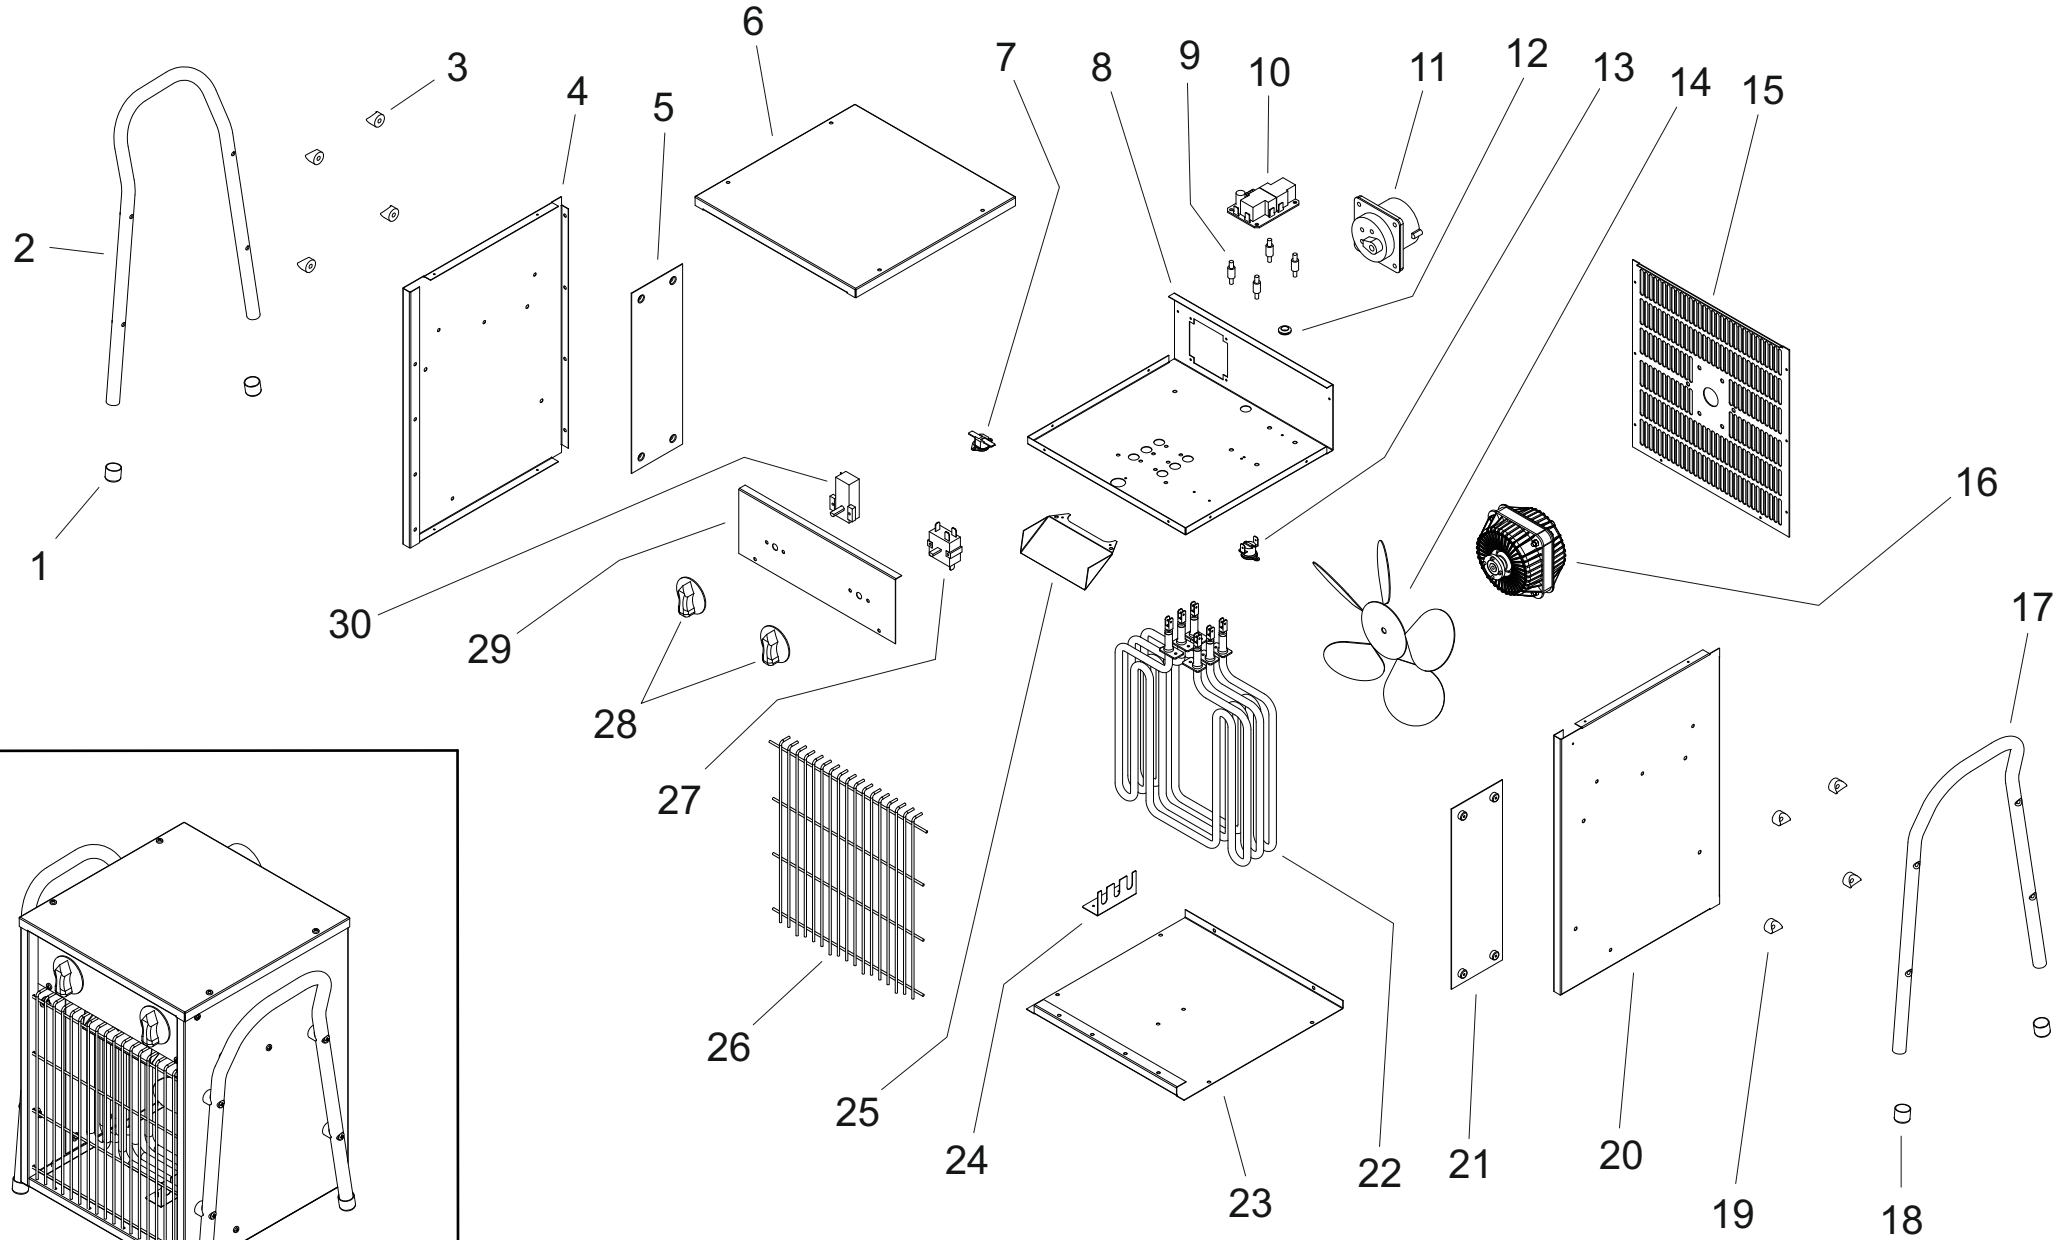

MODEL B 5EPB

UNIT 1

ILLUSTRATED PARTS BREAKDOWN

From Serial Number: ÝÝÔH €€€€

Rev. - May 2015

MODEL B 5EPB

UNIT 2

PARTS LIST

Pos.	Code N°	Description	Rev. - - June 2015
1	4510.623	HANDLE CAP	
2	4510.128	HANDLE	
3	4510.603	HANDLE SPACER	
4	4511.217	RIGHT PANEL	
5	4511.238	THERMAL PROTECTION	
6	4511.219	UPPER PANEL	
7	4510.449	SAFETY THERMOSTAT	
8	4511.224	BASE	
9	4517.613	BOARD SPACER	
10	4510.471	RELAY BOARD	
11	4160.102	PANEL PLUG 5P	
12	4511.621	WIRE PROTECTION	
13	4510.404	TEMPERATURE SENSOR	
14	4510.320	FAN	
15	4511.222	REAR PANEL	
16	4510.310	MOTOR	
17	4510.128	HANDLE	
18	4510.623	HANDLE CAP	
19	4510.603	HANDLE SPACER	
20	4511.216	LEFT PANEL	
21	4511.238	THERMAL PROTECTION	
22	4510.380	RESISTANCE	
23	4511.236	LOWER PANEL	
24	4511.221	RESISTANCE BRACKET	
25	4511.220	TEMPERATURE PROTECTION BRACKET	
26	4511.239	FRONT GRILL	
27	4510.401	SELECTOR	
28	4165.007	REGULATION HANDLE	
29	4511.243	FRONTAL PANEL	
30	4510.403	THERMOSTAT	