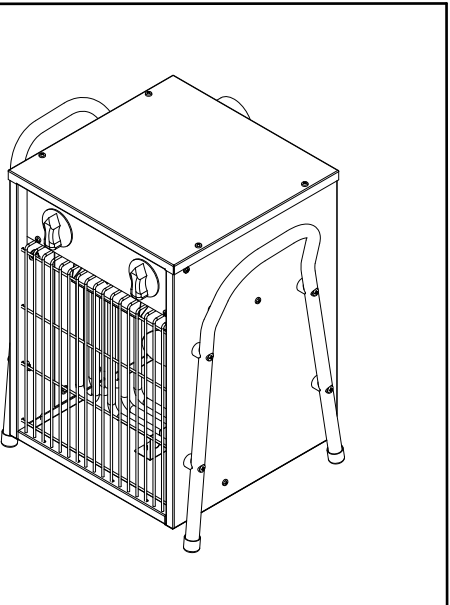

MODEL B 5EPB

UNIT 1

ILLUSTRATED PARTS BREAKDOWN

From Serial Number: ÝÝÔH €€€€

Rev. - May 2015

MODEL B 5EPB

UNIT 2

PARTS LIST

Pos.	Code N°	Description	Rev. - - June 2015
1	4510.623	HANDLE CAP	
2	4510.128	HANDLE	
3	4510.603	HANDLE SPACER	
4	4511.217	RIGHT PANEL	
5	4511.238	THERMAL PROTECTION	
6	4511.219	UPPER PANEL	
7	4510.449	SAFETY THERMOSTAT	
8	4511.224	BASE	
9	4517.613	BOARD SPACER	
10	4510.471	RELAY BOARD	
11	4160.102	PANEL PLUG 5P	
12	4511.621	WIRE PROTECTION	
13	4510.404	TEMPERATURE SENSOR	
14	4510.320	FAN	
15	4511.222	REAR PANEL	
16	4510.310	MOTOR	
17	4510.128	HANDLE	
18	4510.623	HANDLE CAP	
19	4510.603	HANDLE SPACER	
20	4511.216	LEFT PANEL	
21	4511.238	THERMAL PROTECTION	
22	4510.380	RESISTANCE	
23	4511.236	LOWER PANEL	
24	4511.221	RESISTANCE BRACKET	
25	4511.220	TEMPERATURE PROTECTION BRACKET	
26	4511.239	FRONT GRILL	
27	4510.401	SELECTOR	
28	4165.007	REGULATION HANDLE	
29	4511.243	FRONTAL PANEL	
30	4510.403	THERMOSTAT	