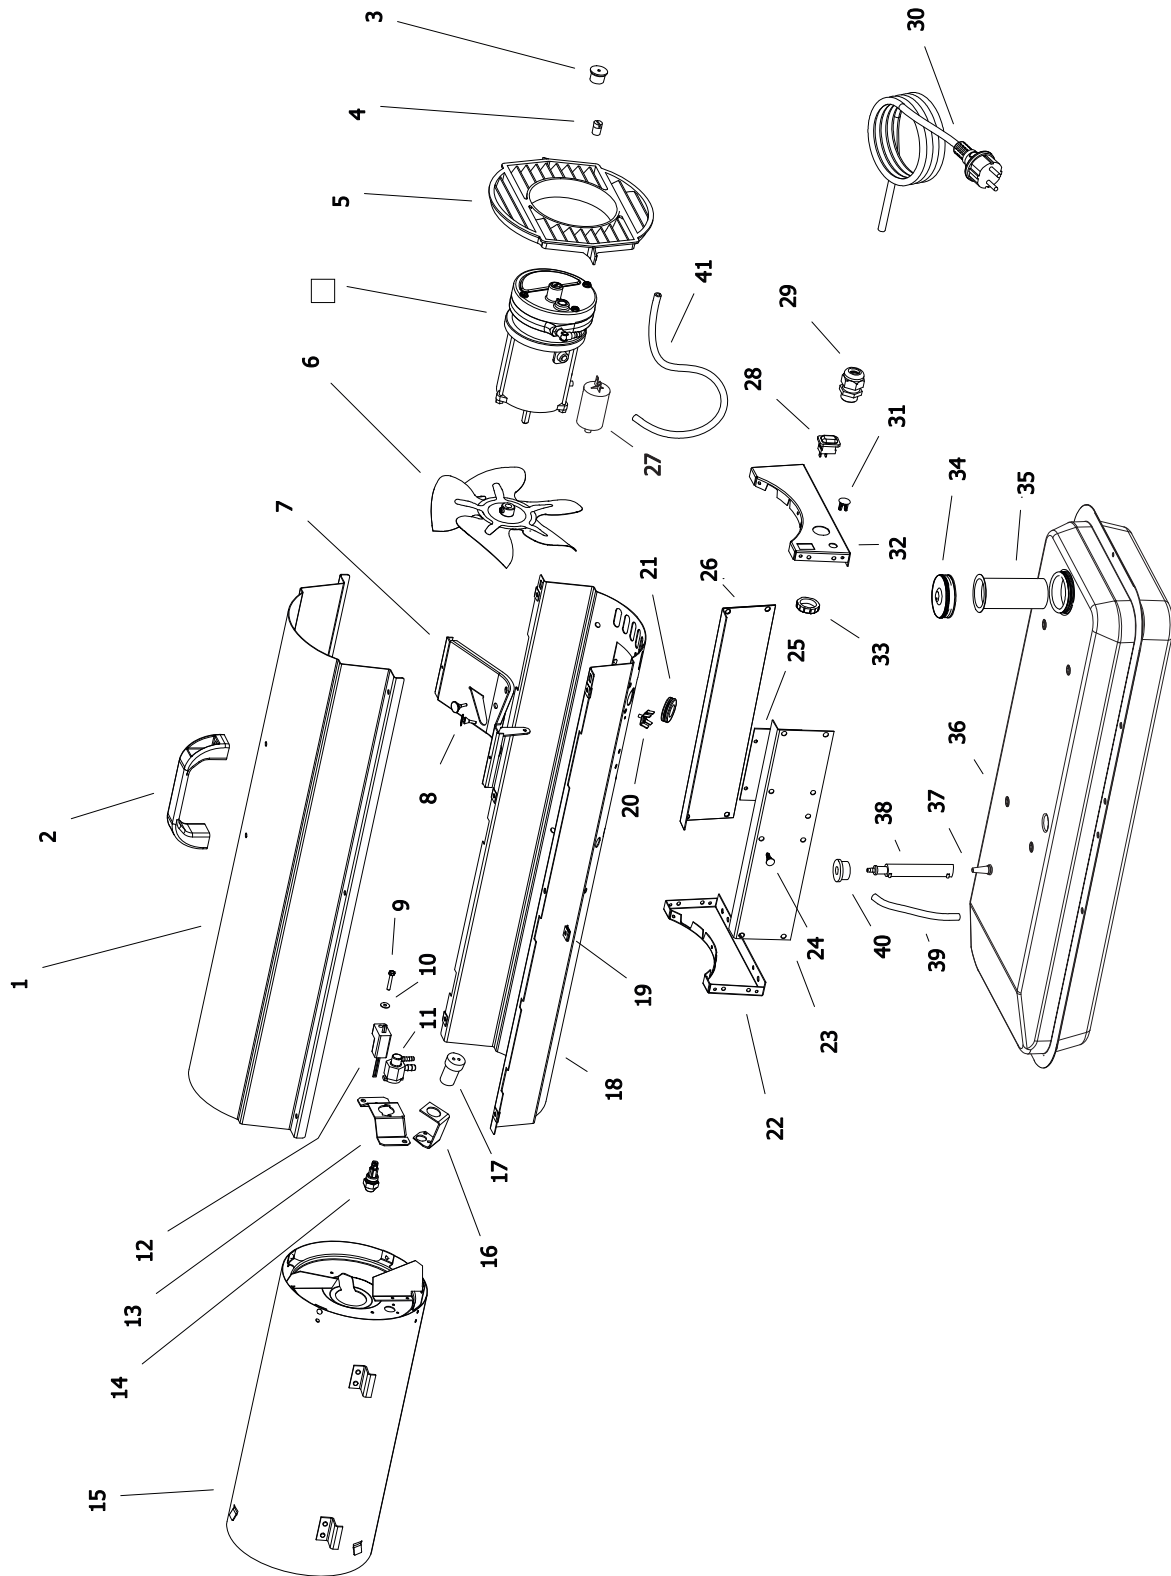

MODEL B65 CEL

UNIT 1

ILLUSTRATED PARTS BREAKDOWN

From Serial Number: 29109244

Edizione 2010
Rev. A

MODEL B65 CEL

UNIT 2

ILLUSTRATED PARTS BREAKDOWN

A

From Serial Number: 29109244

Edizione 2010
Rev. A

4103.925 Wheel Kit

MODEL B 65 CEL

Pos.	Code NR	Description
1	S/R	UPPER SHELL
2	4160.715	PLASTIC HANDLE
3	4100.666	COVER CAP
4	4102.125	PRESSURE GAUGE CAP
5	4103.685	FAN GUARD
6	4100.662	FAN
7	4110.187	MOTOR BRACKET
8	4150.553	BUMPER
9	4100.669	SCREW
10	4100.660	WASHER
11	4100.664	NOZZLE ADAPTER
12	4110.132	IGNITOR
13	4100.653	NOZZLE BRACKET
14	4100.647	NOZZLE
15	4110.126	COMBUSTION CHAMBER
16	4100.658	PHOTOCELL BRACKET
17	4103.590	PHOTOCELL ASSEMBLY
18	S/R	LOWER SHELL
19	4104.170	CLIP NUT
20	4160.639	POP RIVET WITH TERMIN. 4 WAY
21	4160.646	CABLE PROTECTION
22	4110.113	FRONT FRAME BRACKET
23	4100.635	CONTROL BOX SIDE PANEL
24	4110.460	PC BOARD SUPPORT
25	4110.142	IGNITION CONTROL ASSEMBLY
26	4110.560	SIDE PANEL
27	4110.293	CAPACITOR
28	4100.667	ON/OFF SWITCH
29	4150.528	STRAIN RELIEF
30	4110.451	POWER CORD
31	4100.649	PLASTIC CAP
32	4110.514	REAR FRAME BRACKET
33	4100.656	LOCKNUT
34	4103.891	FUEL TANK CAP
35	4105.292	FUEL TANK FILTER
36	4110.895	FUEL TANK
37	4110.356	FUEL FILTER
38	4110.391	FUEL LINE
39	4110.032	FUEL LINE

MODEL B 65 CEL

Pos.	Code NR	Description
40	4100.541	RUBBER BUSHING
41	4104.147	AIR LINE
42	4110.480	MOTOR 1/8 HP
43	4108.635	INSERT
44	4101.317	PUMP BODY
45	4108.588	PUMP BODY SCREW
46	4101.200	BLADE
47	4108.627	ROTOR
48	4100.661	BARB ELBOW
49	4109.724	PUMP END COVER
50	4109.716	LINT FILTER
51	4108.528	SCREW/LOCKWASHER 4,8x25
52	4109.708	OUTPUT FILTER
53	4109.690	INTAKE FILTER
54	4109.674	END COVER
55	4108.379	STEEL BALL
56	4102.141	PRESSURE RELIEF SPRING
57	4102.133	ADJUSTING SCREW
...	4103.925	WHEEL KIT HD B35/70

S/R = Parts available on special request only