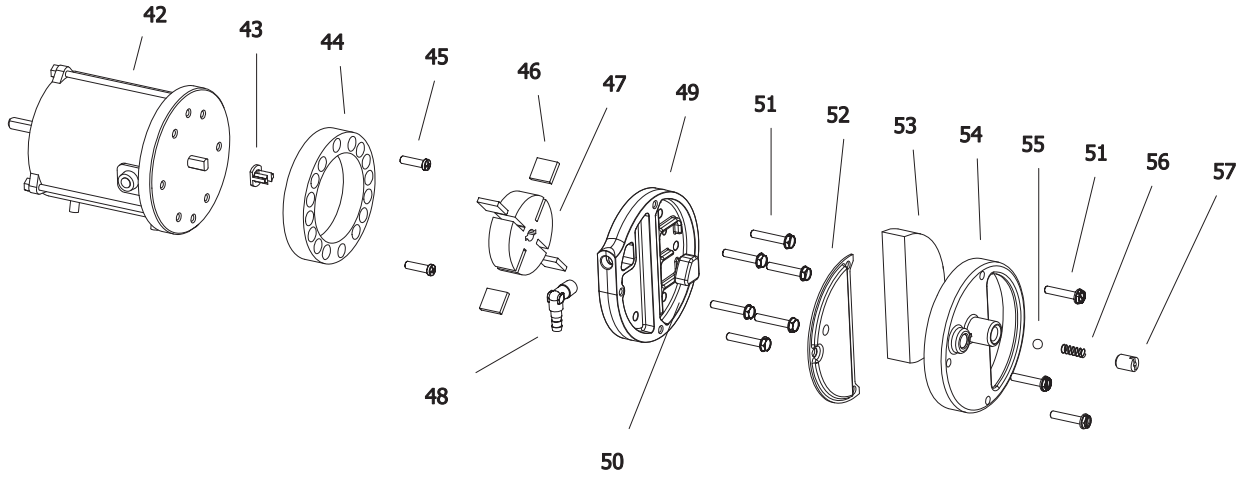

MODEL B65 CEL

UNIT 1

ILLUSTRATED PARTS BREAKDOWN

From Serial Number: 29109244

Edizione 2010
Rev. A

MODEL B65 CEL

UNIT 2

ILLUSTRATED PARTS BREAKDOWN

A

From Serial Number: 29109244

Edizione 2010
Rev. A

4103.925 Wheel Kit

MODEL B 65 CEL

Pos.	Code NR	Description
1	S/R	UPPER SHELL
2	4160.715	PLASTIC HANDLE
3	4100.666	COVER CAP
4	4102.125	PRESSURE GAUGE CAP
5	4103.685	FAN GUARD
6	4100.662	FAN
7	4110.187	MOTOR BRACKET
8	4150.553	BUMPER
9	4100.669	SCREW
10	4100.660	WASHER
11	4100.664	NOZZLE ADAPTER
12	4110.132	IGNITOR
13	4100.653	NOZZLE BRACKET
14	4100.647	NOZZLE
15	4110.126	COMBUSTION CHAMBER
16	4100.658	PHOTOCELL BRACKET
17	4103.590	PHOTOCELL ASSEMBLY
18	S/R	LOWER SHELL
19	4104.170	CLIP NUT
20	4160.639	POP RIVET WITH TERMIN. 4 WAY
21	4160.646	CABLE PROTECTION
22	4110.113	FRONT FRAME BRACKET
23	4100.635	CONTROL BOX SIDE PANEL
24	4110.460	PC BOARD SUPPORT
25	4110.142	IGNITION CONTROL ASSEMBLY
26	4110.560	SIDE PANEL
27	4110.293	CAPACITOR
28	4100.667	ON/OFF SWITCH
29	4150.528	STRAIN RELIEF
30	4110.451	POWER CORD
31	4100.649	PLASTIC CAP
32	4110.514	REAR FRAME BRACKET
33	4100.656	LOCKNUT
34	4103.891	FUEL TANK CAP
35	4105.292	FUEL TANK FILTER
36	4110.895	FUEL TANK
37	4110.356	FUEL FILTER
38	4110.391	FUEL LINE
39	4110.032	FUEL LINE

MODEL B 65 CEL

Pos.	Code NR	Description
40	4100.541	RUBBER BUSHING
41	4104.147	AIR LINE
42	4110.480	MOTOR 1/8 HP
43	4108.635	INSERT
44	4101.317	PUMP BODY
45	4108.588	PUMP BODY SCREW
46	4101.200	BLADE
47	4108.627	ROTOR
48	4100.661	BARB ELBOW
49	4109.724	PUMP END COVER
50	4109.716	LINT FILTER
51	4108.528	SCREW/LOCKWASHER 4,8x25
52	4109.708	OUTPUT FILTER
53	4109.690	INTAKE FILTER
54	4109.674	END COVER
55	4108.379	STEEL BALL
56	4102.141	PRESSURE RELIEF SPRING
57	4102.133	ADJUSTING SCREW
...	4103.925	WHEEL KIT HD B35/70

S/R = Parts available on special request only