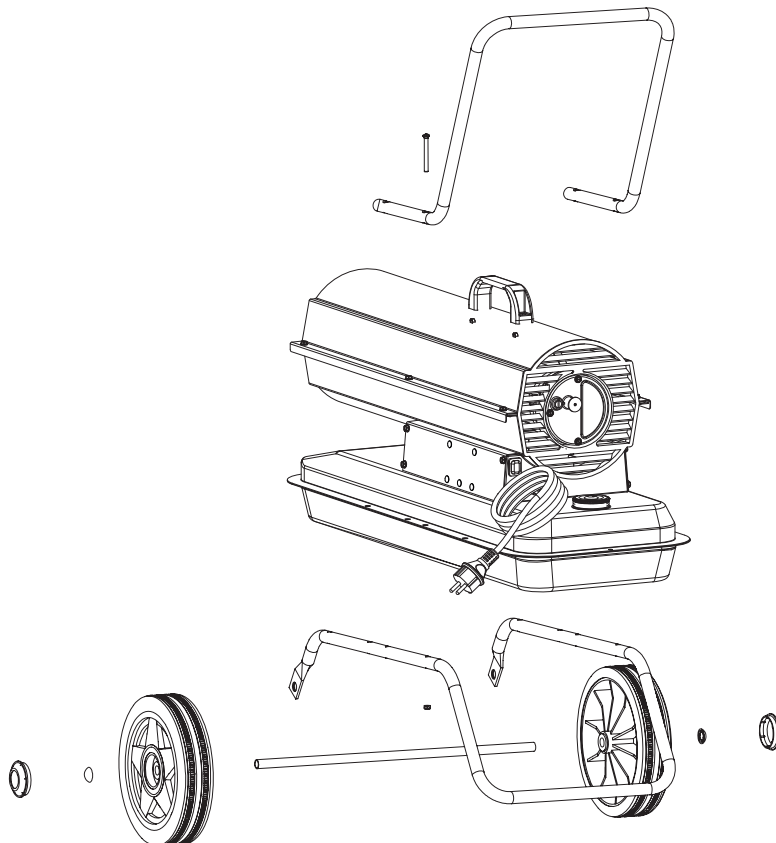

MODEL B65 CEL

UNIT 1

ILLUSTRATED PARTS BREAKDOWN

From Serial Number: 29109244

Edizione 2010
Rev. A

MODEL B65 CEL

UNIT 2

ILLUSTRATED PARTS BREAKDOWN

A

From Serial Number: 29109244

Edizione 2010
Rev. A

4103.925 Wheel Kit

MODEL B 65 CEL

Pos.	Code NR	Description
1	S/R	UPPER SHELL
2	4160.715	PLASTIC HANDLE
3	4100.666	COVER CAP
4	4102.125	PRESSURE GAUGE CAP
5	4103.685	FAN GUARD
6	4100.662	FAN
7	4110.187	MOTOR BRACKET
8	4150.553	BUMPER
9	4100.669	SCREW
10	4100.660	WASHER
11	4100.664	NOZZLE ADAPTER
12	4110.132	IGNITOR
13	4100.653	NOZZLE BRACKET
14	4100.647	NOZZLE
15	4110.126	COMBUSTION CHAMBER
16	4100.658	PHOTOCELL BRACKET
17	4103.590	PHOTOCELL ASSEMBLY
18	S/R	LOWER SHELL
19	4104.170	CLIP NUT
20	4160.639	POP RIVET WITH TERMIN. 4 WAY
21	4160.646	CABLE PROTECTION
22	4110.113	FRONT FRAME BRACKET
23	4100.635	CONTROL BOX SIDE PANEL
24	4110.460	PC BOARD SUPPORT
25	4110.142	IGNITION CONTROL ASSEMBLY
26	4110.560	SIDE PANEL
27	4110.293	CAPACITOR
28	4100.667	ON/OFF SWITCH
29	4150.528	STRAIN RELIEF
30	4110.451	POWER CORD
31	4100.649	PLASTIC CAP
32	4110.514	REAR FRAME BRACKET
33	4100.656	LOCKNUT
34	4103.891	FUEL TANK CAP
35	4105.292	FUEL TANK FILTER
36	4110.895	FUEL TANK
37	4110.356	FUEL FILTER
38	4110.391	FUEL LINE
39	4110.032	FUEL LINE

MODEL B 65 CEL

Pos.	Code NR	Description
40	4100.541	RUBBER BUSHING
41	4104.147	AIR LINE
42	4110.480	MOTOR 1/8 HP
43	4108.635	INSERT
44	4101.317	PUMP BODY
45	4108.588	PUMP BODY SCREW
46	4101.200	BLADE
47	4108.627	ROTOR
48	4100.661	BARB ELBOW
49	4109.724	PUMP END COVER
50	4109.716	LINT FILTER
51	4108.528	SCREW/LOCKWASHER 4,8x25
52	4109.708	OUTPUT FILTER
53	4109.690	INTAKE FILTER
54	4109.674	END COVER
55	4108.379	STEEL BALL
56	4102.141	PRESSURE RELIEF SPRING
57	4102.133	ADJUSTING SCREW
...	4103.925	WHEEL KIT HD B35/70