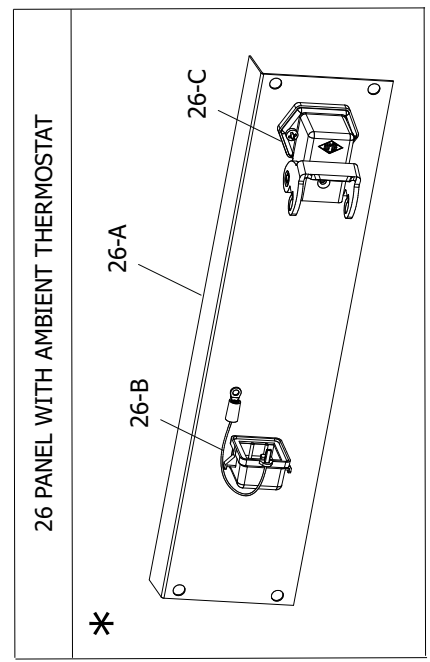

B 70 CED MODEL 2013

UNIT 1

ILLUSTRATED PARTS BREAKDOWN

Edizione 2013
Rev. A