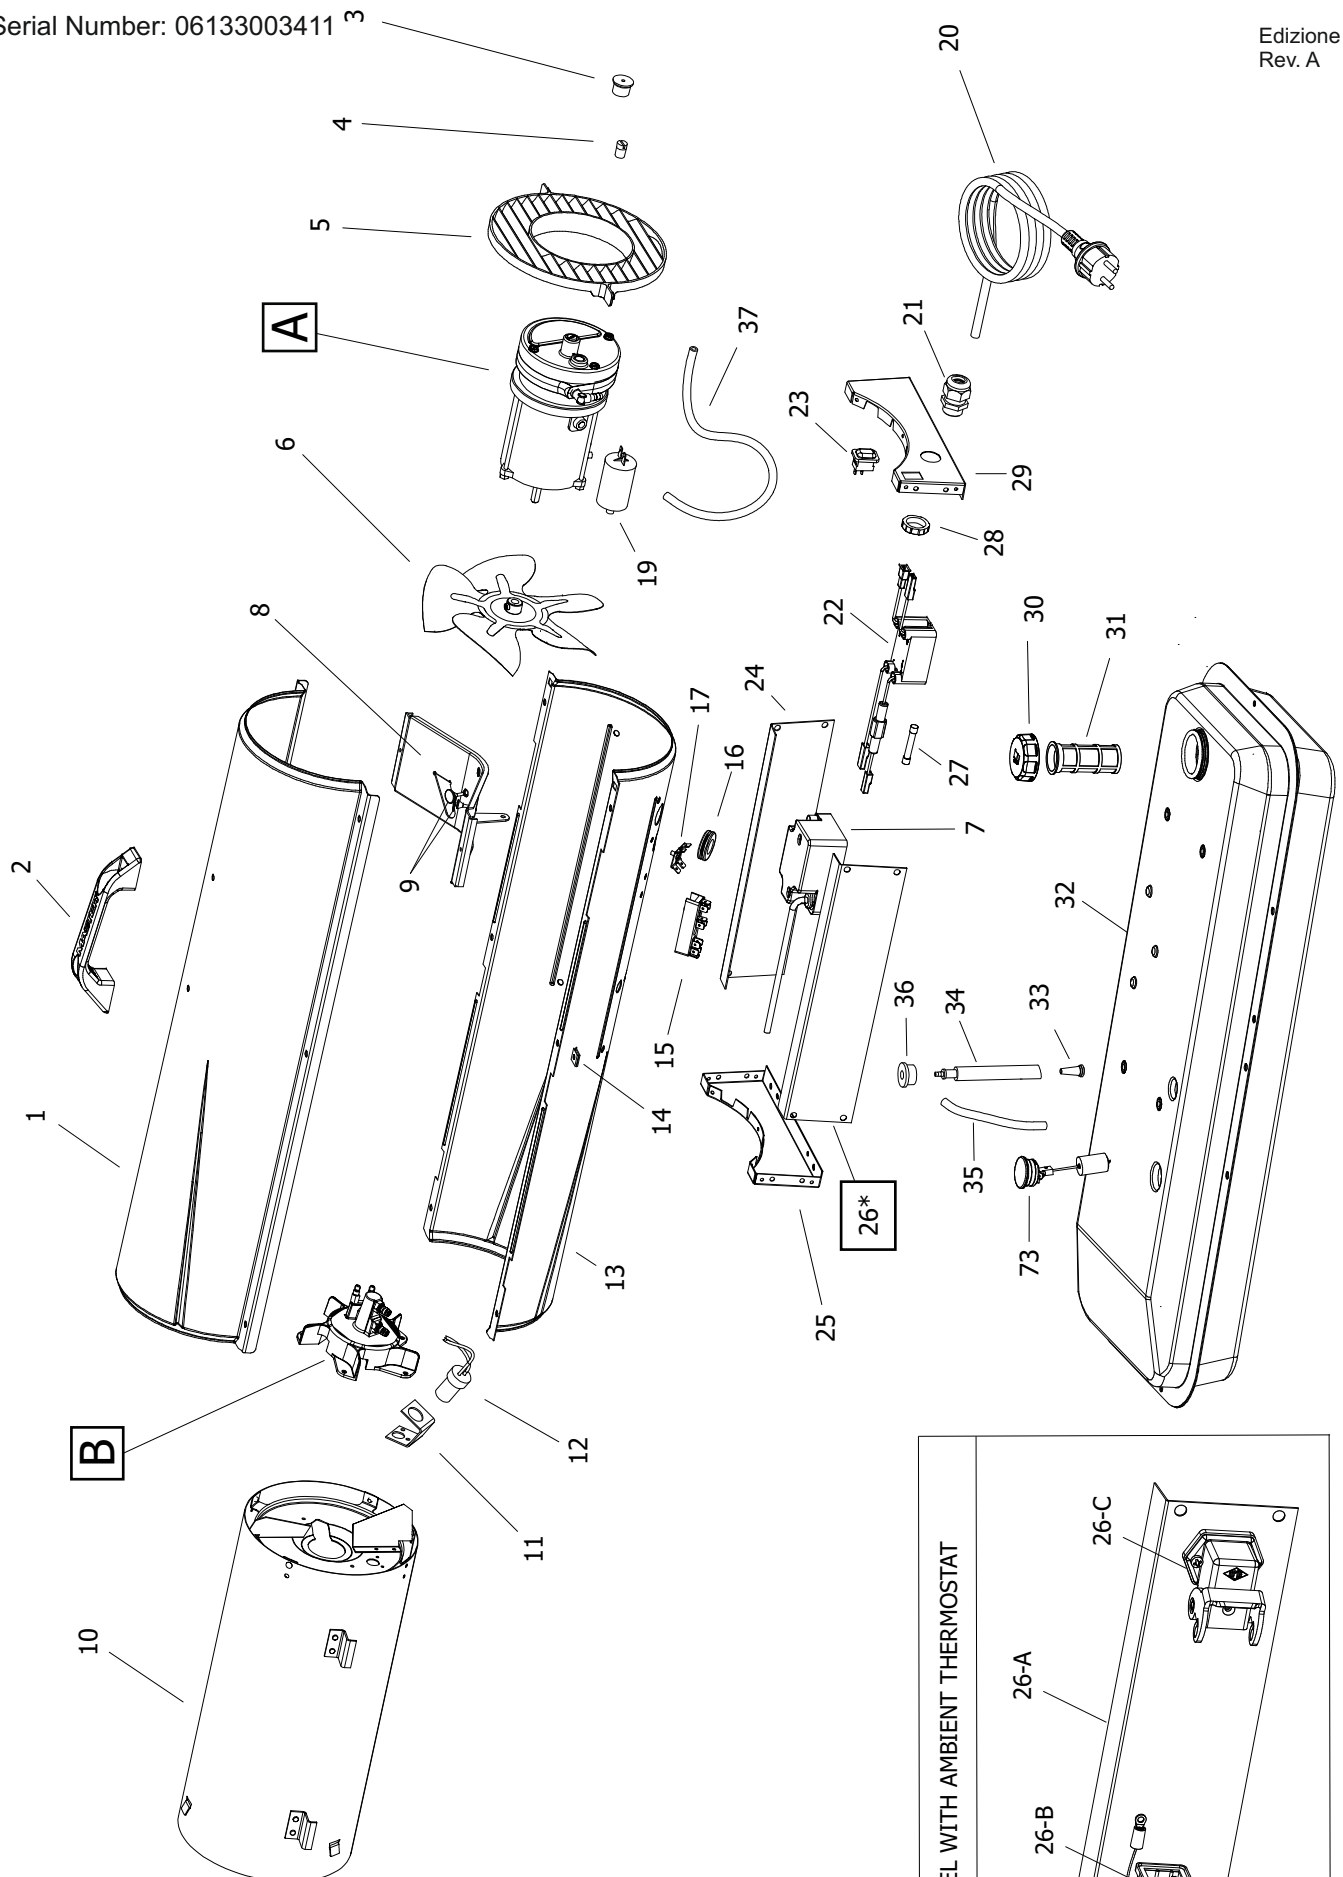

B 70 CED MODEL 2013

UNIT 1

ILLUSTRATED PARTS BREAKDOWN

Edizione 2013
Rev. A