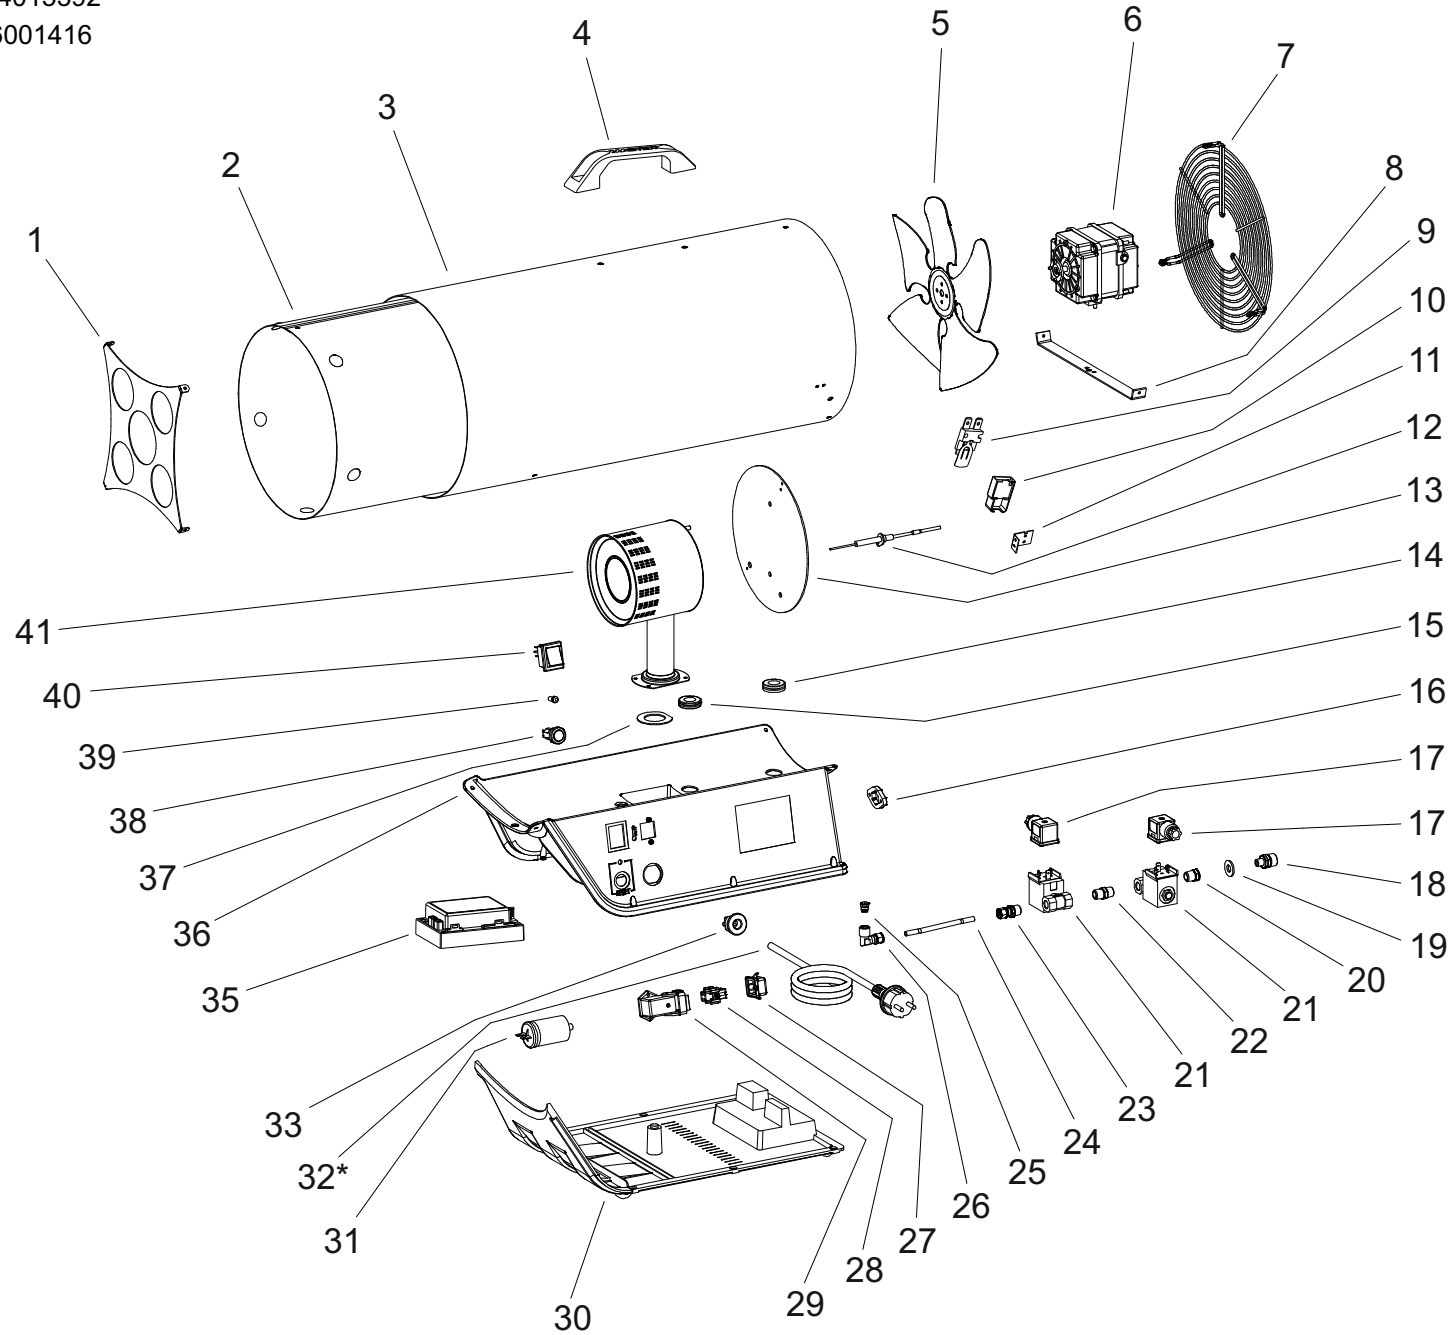

MODEL BLP 53ET

UNIT 1

ILLUSTRATED PARTS BREAKDOWN

Rev.- - July 2014

From Serial Number : 03034015392
Until Serial Number : 03036001416

32-A *

POWER CORD SWISS
(type J)

MODEL BLP 53ET

UNIT 2

PARTS LIST

Pos.	Code N°	Description	Rev. - - July 2014
1	4100.814	OUTLET GRID	
2	4162.731	COMBUSTION CHAMBER	
3	4162.728	COVER	
4	4162.934	PLASTIC HANDLE	
5	4160.691	FAN	
6	4160.046	ELECTRIC MOTOR	
7	4160.739	INLET GRID	
8	4162.733	ELECTRIC MOTOR BRACKET	
9	4162.910	AIR PROBE	
10	4162.909	COVER AIR PROBE	
11	4106.047	AIR PROBE BRACKET	
12	4160.237	IGNITION ELECTRICAL FOLDER	
13	4162.869	PLATE BURNER	
14	4160.646	GROMMET	
15	4160.646	GROMMET	
16	4161.854	BLOCK FOR NOZZLE	
17	4160.020	ELECTROVALVE CABLE	
18	4160.048	GAS INLET NOZZLE	
19	4160.283	WASHER	
20	4160.964	NIPPLES REDUCER	
21	4160.963	ELECTROVALVE	
22	4161.095	NIPPLES	
23	4160.962	REDUCTION NIPPLES	
24	4162.724	COPPER TUBE	
25	4160.766	GAS NOZZLE	
26	4160.967	ELBOW	
27	4162.467	COMPLETE PLUG-IN	
28	4161.400	CONNEXION SOCKET	
29	4160.647	ANGULAR FIX CASE	
30	4162.853	LOWER PLASTIC BASE	
31	4106.275	CAPACITOR 3 μ F	
32	4160.539	POWER CORD SCHUKO	
32-A	4160.541	POWER CORD SWISS	
33	4160.635	KEEPER WIRE	
35	4106.246	ELECTRONIC PC BOARD	
36	4162.854	HIGHER PLASTIC BASE	
37	4160.769	NECK PLATE	
38	4160.430	RESET SWITCH	
39	4106.245	LED	
40	4160.637	SWITCH	
41	4160.467	GAS BURNER	

RECOMMENDED SPARE PARTS

Pos.	Code NR	Description	Rev. - - July 2014
6	4160.046	ELECTRIC MOTOR	
9	4162.910	AIR PROBE	
12	4160.237	IGNITION ELECTRICAL FOLDER	
21	4160.963	ELECTROVALVE	
35	4106.246	ELECTRONIC PC BOARD	